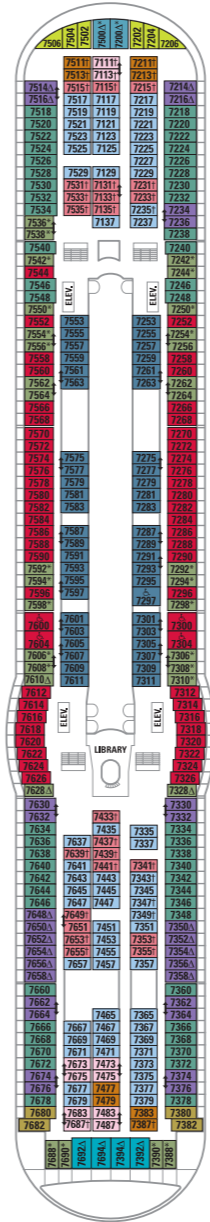

Deck 15

Deck 14

Deck 13

Deck 12

Deck 11

Deck 10

Deck 9

Deck 8

Deck 7

Deck 6

Deck 5

Deck 4

Deck 3

Deck 2

Mariner of the Seas®

Profile 1599: starts March 8, 2014