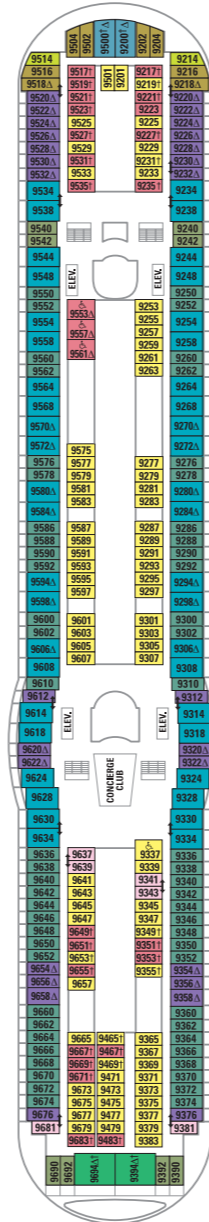

Deck 15

Deck 14

Deck 13

Deck 12

Deck 11

Deck 10

Deck 9

Deck 8

Deck 7

Deck 6

Deck 5

Deck 4

Deck 3

Deck 2

Mariner of the Seas®

Profile 1599: starts March 8, 2014