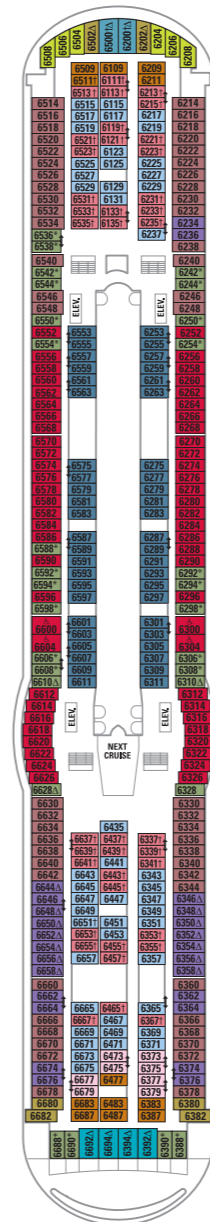

Deck 15

Deck 14

Deck 13

Deck 12

Deck 11

Deck 10

Deck 9

Deck 8

Deck 7

Deck 6

Deck 5

Deck 4

Deck 3

Deck 2

Mariner of the Seas®

Profile 1599: starts March 8, 2014