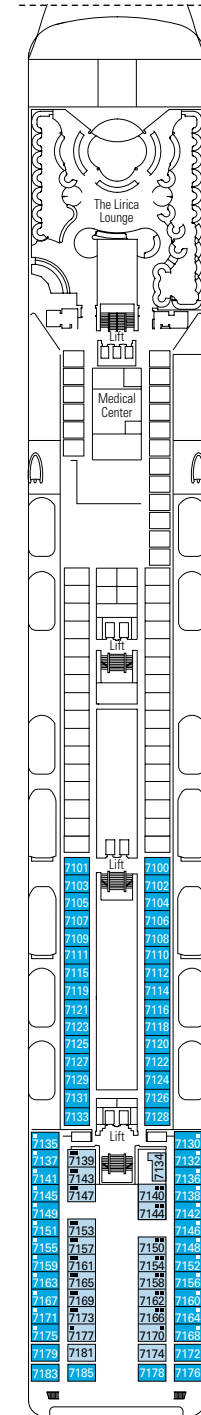

MSC LIRICA

DECK PLAN

795 CABINS | 2199 GUESTS

DECK PLANS
MSC LIRICA

CATEGORIES

- Inside › Bella
- Inside › Fantastica
- Suite › Aurea
- Ocean View › Bella*
- Ocean View › Fantastica
- Suite › Fantastica

- 3rd bed available in all categories
- 4th bed available in all categories (except Ocean View Bella, Suite Fantastica, Suite Aurea)
- All cabins have one double bed convertible to two single beds, except cabins for people with disabilities (H)
- * Certain cabins have restricted views

LEGEND

- ▲ Sofa bed
- 3rd bed is a bunk bed
- 3rd and 4th beds are bunks
- H Cabin for people with disabilities

13
SUN DECK / MINIGOLF

12
ROSSINI

11
VIVALDI

10
BELLINI

9
ALBINONI

8
PAGANINI

7
SCARLATTI

6
PUCCINI

5
VERDI