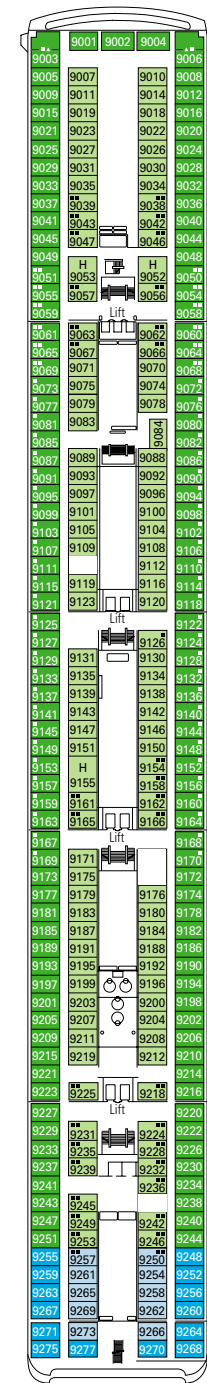

MSC LIRICA

DECK PLAN

795 CABINS | 2199 GUESTS

DECK PLANS
MSC LIRICA

CATEGORIES

- Inside › Bella
- Inside › Fantastica
- Suite › Aurea
- Ocean View › Bella*
- Ocean View › Fantastica
- Suite › Fantastica

- 3rd bed available in all categories
- 4th bed available in all categories (except Ocean View Bella, Suite Fantastica, Suite Aurea)
- All cabins have one double bed convertible to two single beds, except cabins for people with disabilities (H)
- * Certain cabins have restricted views

LEGEND

- ▲ Sofa bed
- 3rd bed is a bunk bed
- 3rd and 4th beds are bunks
- H Cabin for people with disabilities

13
SUN DECK / MINIGOLF

12
ROSSINI

11
VIVALDI

10
BELLINI

9
ALBINONI

8
PAGANINI

7
SCARLATTI

6
PUCCINI

5
VERDI