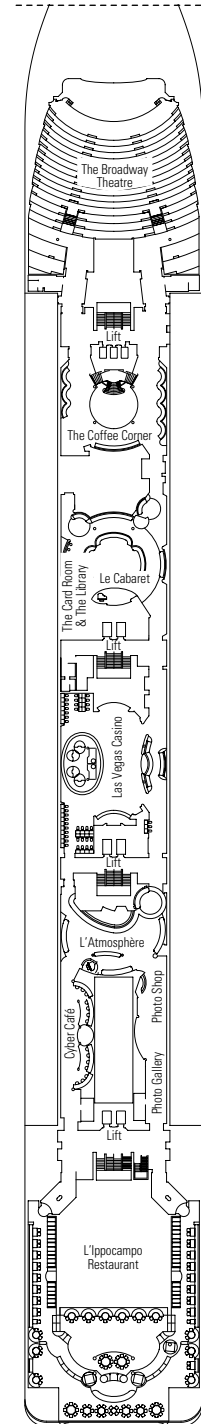

MSC LIRICA

DECK PLAN

795 CABINS | 2199 GUESTS

DECK PLANS
MSC LIRICA

CATEGORIES

- Inside › Bella
- Inside › Fantastica
- Suite › Aurea
- Ocean View › Bella*
- Ocean View › Fantastica
- Suite › Fantastica

- 3rd bed available in all categories
- 4th bed available in all categories (except Ocean View Bella, Suite Fantastica, Suite Aurea)
- All cabins have one double bed convertible to two single beds, except cabins for people with disabilities (H)
- * Certain cabins have restricted views

LEGEND

- ▲ Sofa bed
- 3rd bed is a bunk bed
- 3rd and 4th beds are bunks
- H Cabin for people with disabilities

13
SUN DECK / MINIGOLF

12
ROSSINI

11
VIVALDI

10
BELLINI

9
ALBINONI

8
PAGANINI

7
SCARLATTI

6
PUCCINI

5
VERDI