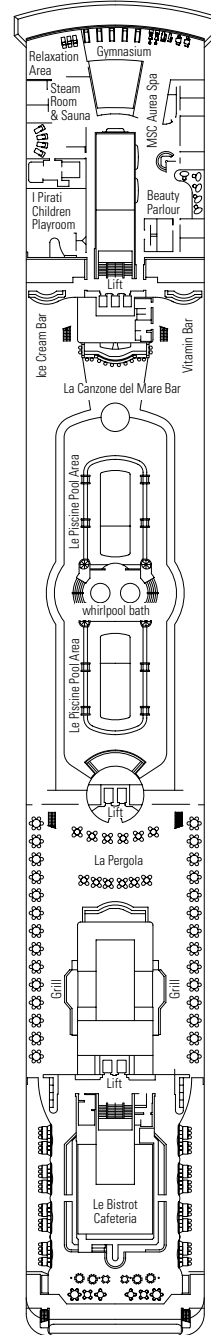

MSC LIRICA

DECK PLAN

795 CABINS | 2199 GUESTS

DECK PLANS
MSC LIRICA

CATEGORIES

- Inside › Bella
- Inside › Fantastica
- Suite › Aurea
- Ocean View › Bella*
- Ocean View › Fantastica
- Suite › Fantastica

- 3rd bed available in all categories
- 4th bed available in all categories (except Ocean View Bella, Suite Fantastica, Suite Aurea)
- All cabins have one double bed convertible to two single beds, except cabins for people with disabilities (H)
- * Certain cabins have restricted views

LEGEND

- ▲ Sofa bed
- 3rd bed is a bunk bed
- 3rd and 4th beds are bunks
- H Cabin for people with disabilities

13
SUN DECK / MINIGOLF

12
ROSSINI

11
VIVALDI

10
BELLINI

9
ALBINONI

8
PAGANINI

7
SCARLATTI

6
PUCCINI

5
VERDI