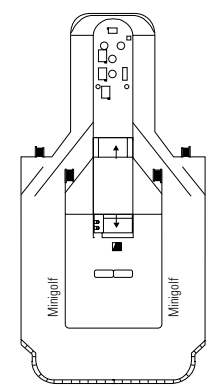

MSC LIRICA

DECK PLAN

795 CABINS | 2199 GUESTS

DECK PLANS
MSC LIRICA

CATEGORIES

- Inside › Bella
- Inside › Fantastica
- Suite › Aurea
- Ocean View › Bella*
- Ocean View › Fantastica
- Suite › Fantastica

- 3rd bed available in all categories
- 4th bed available in all categories (except Ocean View Bella, Suite Fantastica, Suite Aurea)
- All cabins have one double bed convertible to two single beds, except cabins for people with disabilities (H)
- * Certain cabins have restricted views

LEGEND

- ▲ Sofa bed
- 3rd bed is a bunk bed
- 3rd and 4th beds are bunks
- H Cabin for people with disabilities

13
SUN DECK / MINIGOLF

12
ROSSINI

11
VIVALDI

10
BELLINI

9
ALBINONI

8
PAGANINI