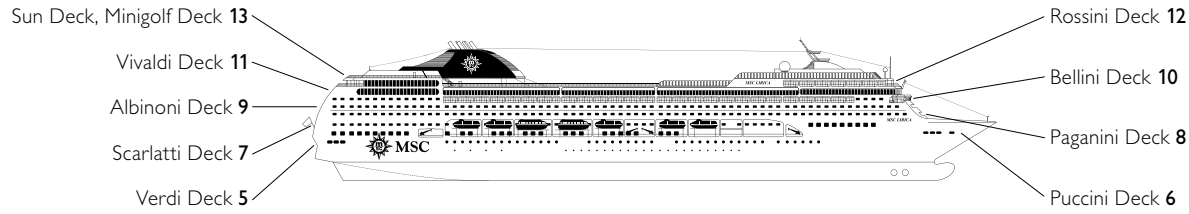

MSC LIRICA

DECK PLAN

795 CABINS | 2199 GUESTS

DECK PLANS
MSC LIRICA

CATEGORIES

- Inside › Bella
- Inside › Fantastica
- Suite › Aurea
- Ocean View › Bella*
- Ocean View › Fantastica
- Suite › Fantastica

- 3rd bed available in all categories
- 4th bed available in all categories (except Ocean View Bella, Suite Fantastica, Suite Aurea)
- All cabins have one double bed convertible to two single beds, except cabins for people with disabilities (H)
- * Certain cabins have restricted views

LEGEND

- ▲ Sofa bed
- 3rd bed is a bunk bed
- 3rd and 4th beds are bunks
- H Cabin for people with disabilities

13
SUN DECK / MINIGOLF

12
ROSSINI

11
VIVALDI

10
BELLINI

9
ALBINONI

8
PAGANINI