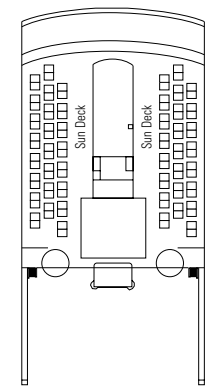

MSC LIRICA

DECK PLAN

795 CABINS | 2199 GUESTS

DECK PLANS
MSC LIRICA

CATEGORIES

- Inside › Bella
- Inside › Fantastica
- Suite › Aurea
- Ocean View › Bella*
- Ocean View › Fantastica
- Suite › Fantastica

- 3rd bed available in all categories
- 4th bed available in all categories (except Ocean View Bella, Suite Fantastica, Suite Aurea)
- All cabins have one double bed convertible to two single beds, except cabins for people with disabilities (H)
- * Certain cabins have restricted views

LEGEND

- ▲ Sofa bed
- 3rd bed is a bunk bed
- 3rd and 4th beds are bunks
- H Cabin for people with disabilities

13
SUN DECK / MINIGOLF

12
ROSSINI

11
VIVALDI

10
BELLINI

9
ALBINONI

8
PAGANINI