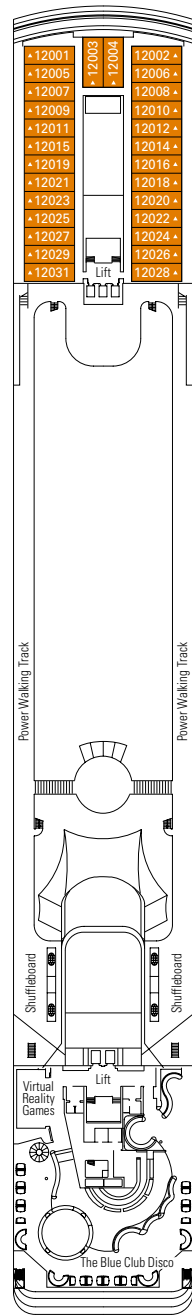

MSC LIRICA

DECK PLAN

795 CABINS | 2199 GUESTS

DECK PLANS
MSC LIRICA

CATEGORIES

- Inside › Bella
- Inside › Fantastica
- Suite › Aurea
- Ocean View › Bella*
- Ocean View › Fantastica
- Suite › Fantastica

- 3rd bed available in all categories
- 4th bed available in all categories (except Ocean View Bella, Suite Fantastica, Suite Aurea)
- All cabins have one double bed convertible to two single beds, except cabins for people with disabilities (H)
- * Certain cabins have restricted views

LEGEND

- ▲ Sofa bed
- 3rd bed is a bunk bed
- 3rd and 4th beds are bunks
- H Cabin for people with disabilities

13
SUN DECK / MINIGOLF

12
ROSSINI

11
VIVALDI

10
BELLINI

9
ALBINONI

8
PAGANINI