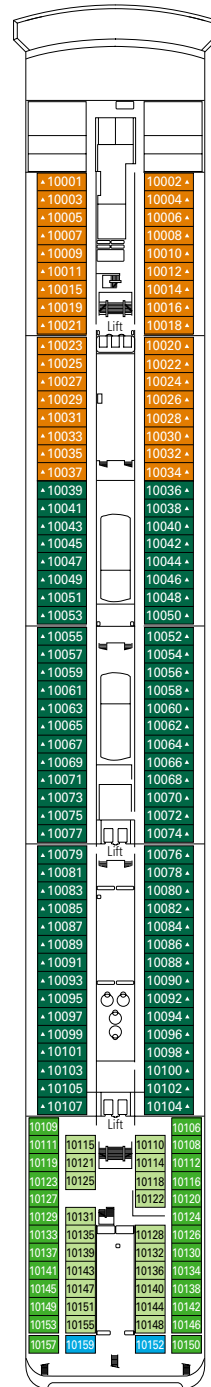

MSC LIRICA

DECK PLAN

795 CABINS | 2199 GUESTS

DECK PLANS
MSC LIRICA

CATEGORIES

- Inside › Bella
- Inside › Fantastica
- Suite › Aurea
- Ocean View › Bella*
- Ocean View › Fantastica
- Suite › Fantastica

- 3rd bed available in all categories
- 4th bed available in all categories (except Ocean View Bella, Suite Fantastica, Suite Aurea)
- All cabins have one double bed convertible to two single beds, except cabins for people with disabilities (H)
- * Certain cabins have restricted views

LEGEND

- ▲ Sofa bed
- 3rd bed is a bunk bed
- 3rd and 4th beds are bunks
- H Cabin for people with disabilities

13
SUN DECK / MINIGOLF

12
ROSSINI

11
VIVALDI

10
BELLINI

9
ALBINONI

8
PAGANINI

7
SCARLATTI

6
PUCCINI

5
VERDI