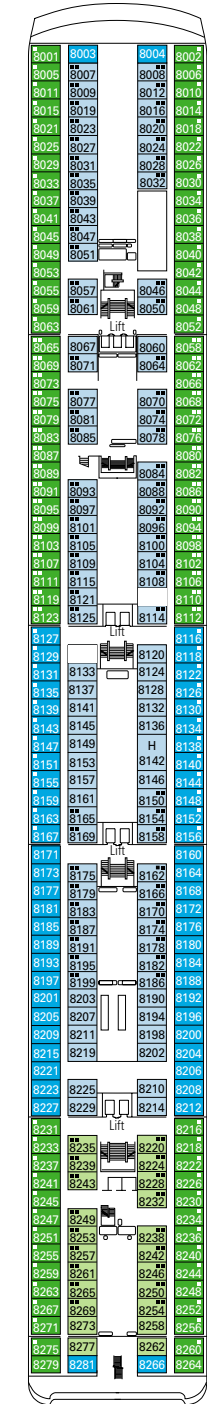

MSC LIRICA

DECK PLAN

795 CABINS | 2199 GUESTS

DECK PLANS
MSC LIRICA

CATEGORIES

- Inside › Bella
- Inside › Fantastica
- Suite › Aurea
- Ocean View › Bella*
- Ocean View › Fantastica
- Suite › Fantastica

- 3rd bed available in all categories
- 4th bed available in all categories (except Ocean View Bella, Suite Fantastica, Suite Aurea)
- All cabins have one double bed convertible to two single beds, except cabins for people with disabilities (H)
- * Certain cabins have restricted views

LEGEND

- ▲ Sofa bed
- 3rd bed is a bunk bed
- 3rd and 4th beds are bunks
- H Cabin for people with disabilities

13
SUN DECK / MINIGOLF

12
ROSSINI

11
VIVALDI

10
BELLINI

9
ALBINONI

8
PAGANINI

7
SCARLATTI

6
PUCCINI

5
VERDI