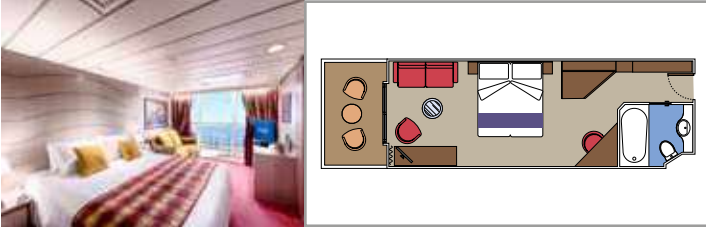

SUITE AUREA

INCLUDED FACILITIES

- Sitting area with sofa
- Spacious wardrobe
- Comfortable double or single beds (on request)
- Bathroom with bathtub, vanity area with hairdryer
- Interactive TV, telephone, safe, minibar and air conditioning
- Wifi connection available (for a fee)

DELUXE SUITE AUREA

SR2

≈23
≈5
12
3

> High deck location