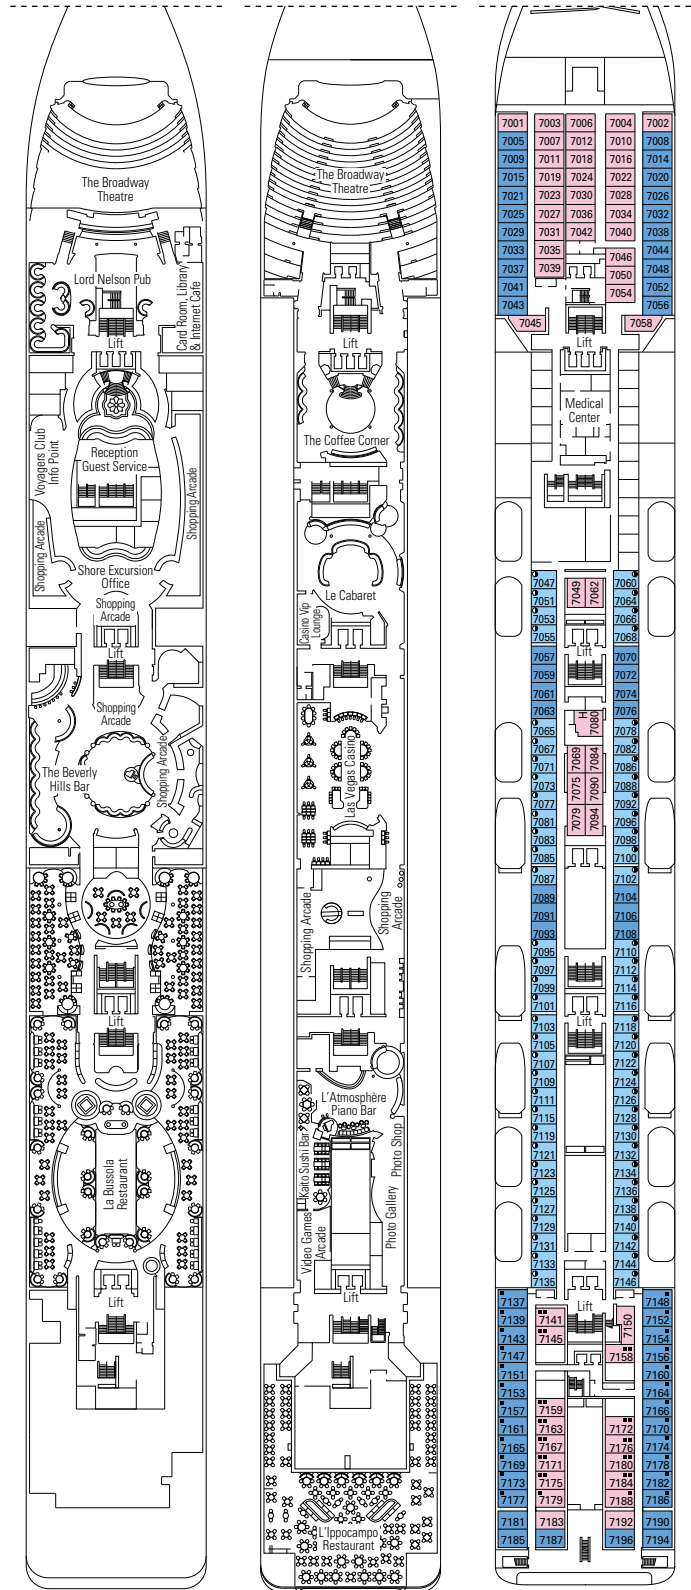

DECK 5
VERDI

DECK 6
PUCCINI

DECK 7
SCARLATTI