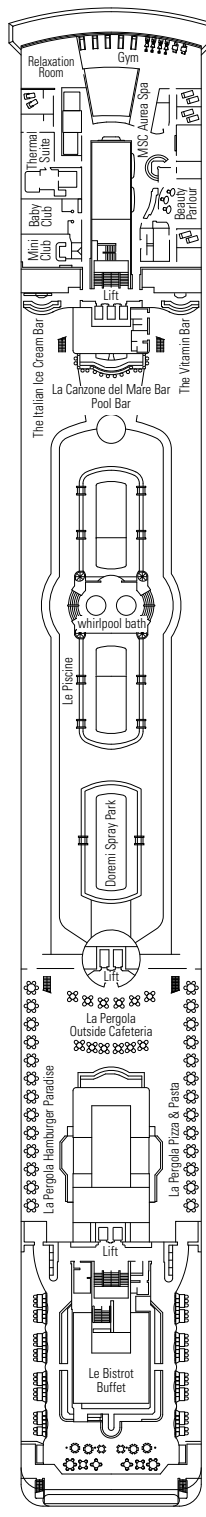

DECK 12
ROSSINI

DECK 13
MINIGOLF, SUN DECK