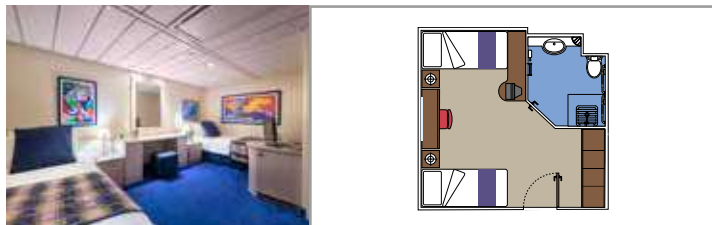

INCLUDED FACILITIES

- Sitting area with sofa
- Spacious wardrobe
- Comfortable double or single beds (on request)
- Bathroom with bathtub, vanity area with hairdryer
- Interactive TV, telephone, safe, minibar and air conditioning
- Wifi connection available (for a fee)

 Cabin size (m²)

 Balcony size (m²)

 Deck location

 Accommodating up to

BALCONY

INCLUDED FACILITIES

Comfortable double or single beds (on request)

Bathroom with shower, vanity area with hairdryer

Cabin size (m²)

Balcony size (m²)

Deck location

Accommodating up to

OCEAN VIEW

INCLUDED FACILITIES

- Window with sea view
- Comfortable double or single beds (on request)
- Bathroom with shower, vanity area with hairdryer
- Interactive TV, telephone, safe, minibar and air conditioning
- Wifi connection available (for a fee)

 Deck location

 Accommodating up to

FACILITIES FOR GUESTS WITH DISABILITIES OR REDUCED MOBILITY

INTERIOR CABIN FOR GUESTS WITH DISABILITIES AND REDUCED MOBILITY

INTERIOR

Available in:

- › **Junior Interior (IM2)**
cabin size 21m²; medium deck location (deck 9)
- › **Junior Interior (IM1)**
cabin size 13m²; low deck location (deck 7-8)