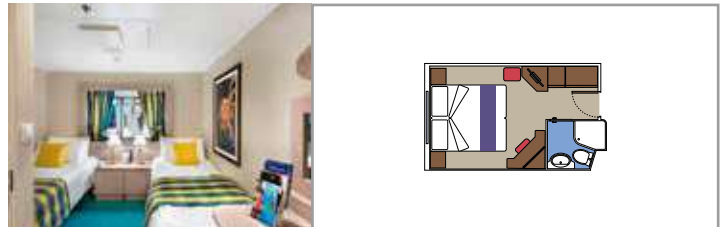

JUNIOR OCEAN VIEW WITH OBSTRUCTED VIEW

OO

≈12-13
7
2

The images are representative only. Size, layout and furniture may vary (within the same cabin category).

Cabin size (m²)

Balcony size (m²)

Deck location

Accommodating up to