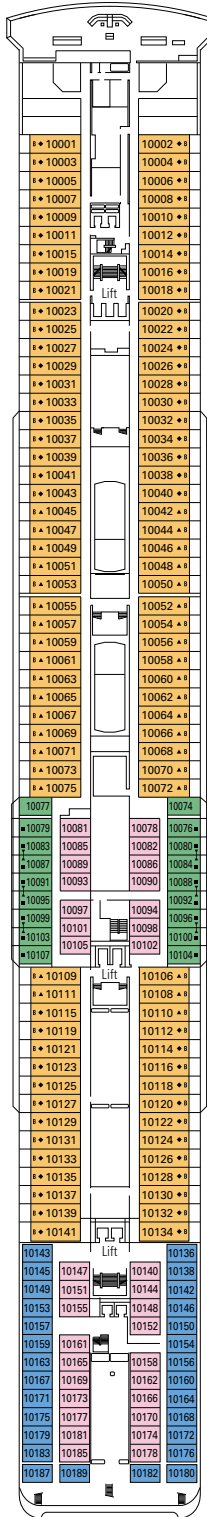

DECK 12
ROSSINI

DECK 13
MINIGOLF, SUN DECK