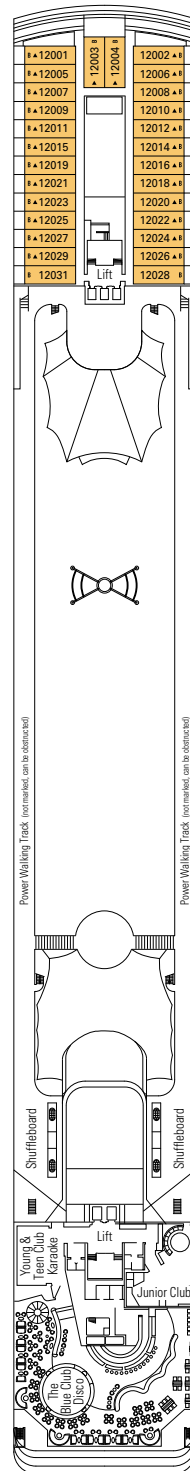

DECK 12
ROSSINI