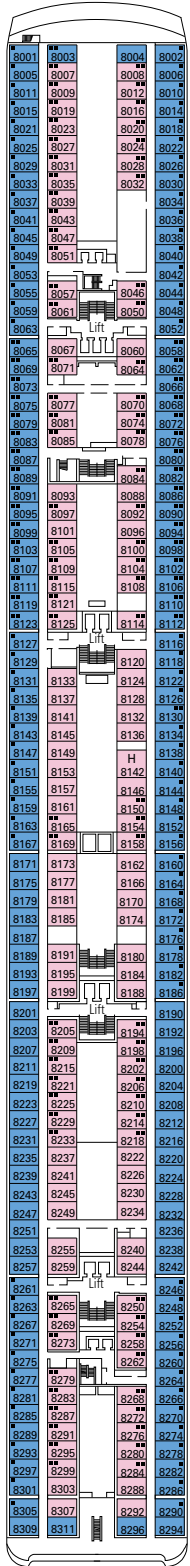

DECK 8
PAGANINI