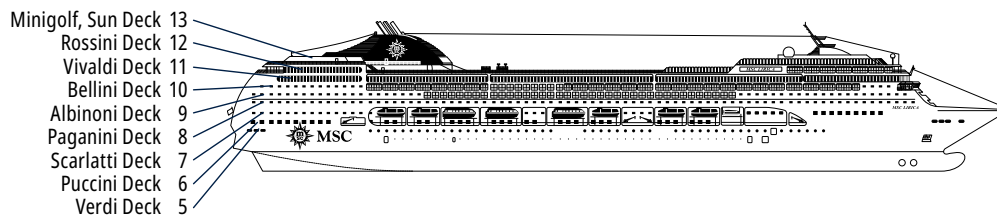

MSC LIRICA

TECHNICAL SHEET

TECHNICAL CHARACTERISTICS OF THE SHIP

TOP 13 EXCLUSIVE SOLARIUM

TECHNICAL CHARACTERISTICS OF THE SHIP	
GROSS TONNAGE	65.591 tons
LENGTH / BEAM / HEIGHT	274,9 m / 28,8 m / 54 m
DECKS	13, included 9 for guests
LIFTS	9
VOLTAGE (IN CABIN)	110/220 volts
MAXIMUM SPEED	20,1 knots
STABILIZERS	Stabilized with 2 fins
NUMBER OF PASSENGERS	2.648
NUMBER OF CABINS	992, included 5 for guests with disabilities or reduced mobility
CREW MEMBERS	Approx. 752
POOLS	2, both with child-appropriate areas
WHIRLPOOLS	2 whirlpool baths