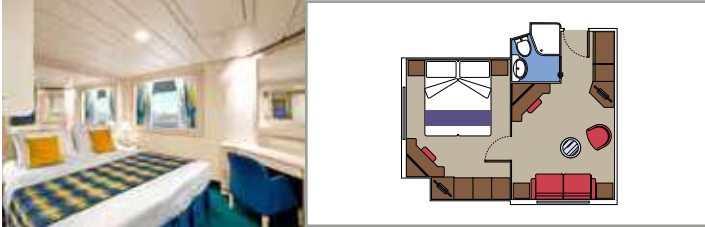

OCEAN VIEW

INCLUDED FACILITIES

- Window with sea view
- Comfortable double or single beds (on request)
- Bathroom with shower, vanity area with hairdryer
- Interactive TV, telephone, safe, minibar and air conditioning
- Wifi connection available (for a fee)

PREMIUM OCEAN VIEW

OL1

≈22
9
4

› Low deck location