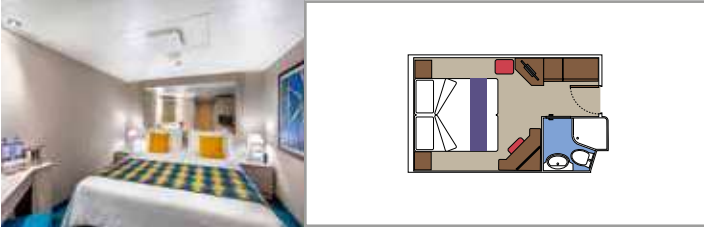

INCLUDED FACILITIES

- Sitting area with sofa
- Spacious wardrobe
- Comfortable double or single beds (on request)
- Bathroom with bathtub, vanity area with hairdryer
- Interactive TV, telephone, safe, minibar and air conditioning
- Wifi connection available (for a fee)

 Cabin size (m²)

 Balcony size (m²)

 Deck location

 Accommodating up to

BALCONY

INCLUDED FACILITIES

Comfortable double or single beds (on request)

Bathroom with shower, vanity area with hairdryer

Cabin size (m²)

Balcony size (m²)

Deck location

Accommodating up to

OCEAN VIEW

INCLUDED FACILITIES

- Window with sea view
- Comfortable double or single beds (on request)
- Bathroom with shower, vanity area with hairdryer
- Interactive TV, telephone, safe, minibar and air conditioning
- Wifi connection available (for a fee)

Interactive TV, telephone, safe, minibar and air conditioning

Wifi connection available (for a fee)

*Cabin for guests with disabilities or reduced mobility has only single beds.

JUNIOR INTERIOR

IM2

 ≈13
  9-10
  4