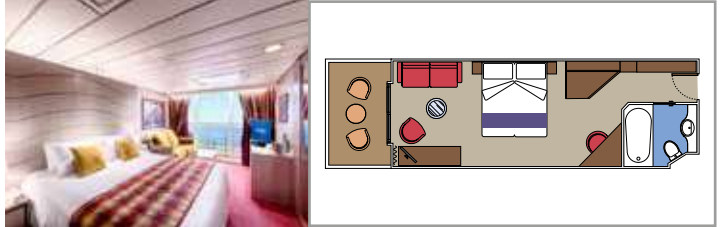

INCLUDED FACILITIES

- Sitting area with sofa
- Spacious wardrobe
- Comfortable double or single beds (on request)
- Bathroom with bathtub, vanity area with hairdryer
- Interactive TV, telephone, safe, minibar and air conditioning
- Wifi connection available (for a fee)

DELUXE SUITE AUREA

SR2

 ≈23
  ≈5
  12
  3

> High deck location

DELUXE SUITE AUREA

SR1

 ≈23
  ≈5
  10
  3

The images are representative only. Size, layout and furniture may vary (within the same cabin category).

 Cabin size (m²)

 Balcony size (m²)

 Deck location

 Accommodating up to

BALCONY

INCLUDED FACILITIES

Comfortable double or single beds (on request)

Bathroom with shower, vanity area with hairdryer

Cabin size (m²)

Balcony size (m²)

Deck location

Accommodating up to

OCEAN VIEW

INCLUDED FACILITIES

- Window with sea view
- Comfortable double or single beds (on request)
- Bathroom with shower, vanity area with hairdryer
- Interactive TV, telephone, safe, minibar and air conditioning
- Wifi connection available (for a fee)