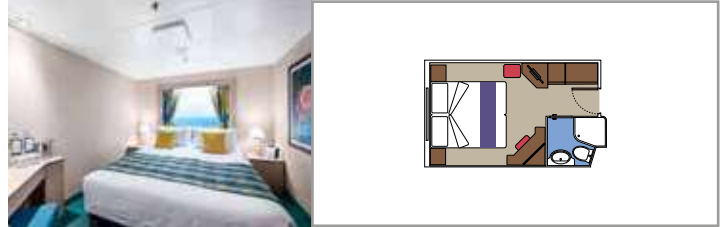

JUNIOR OCEAN VIEW

OM2

≈13
9-10
4

› Medium deck location