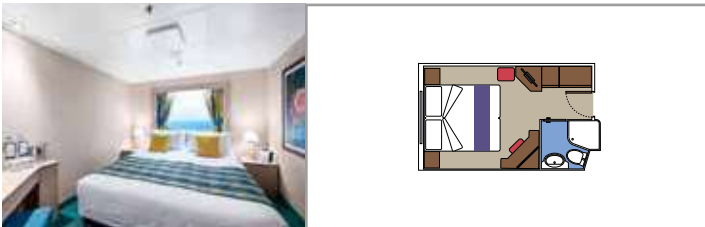

JUNIOR OCEAN VIEW

OM1

≈12-13
7-8
4

› Low deck location