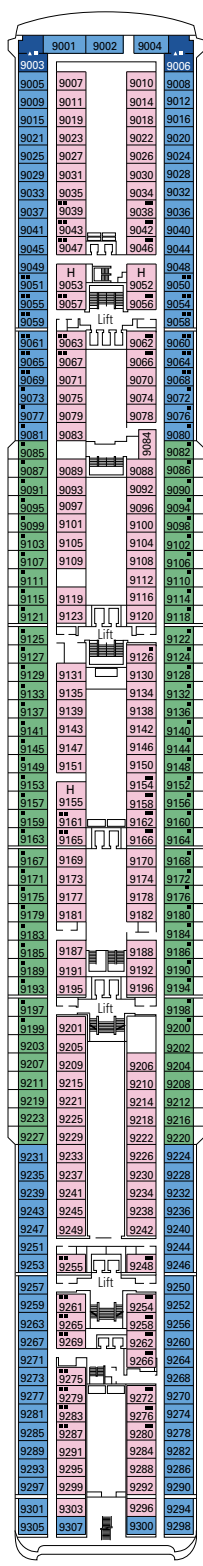

DECK 9
ALBINONI