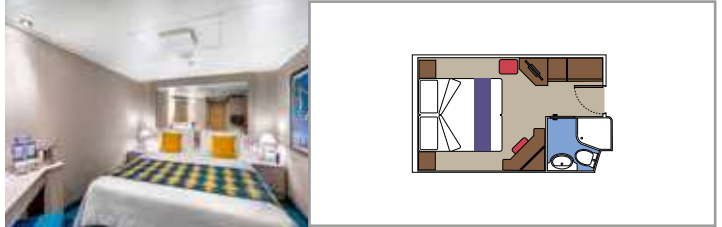

JUNIOR INTERIOR

IM1

≈12-13
7-8
4

› Low deck location

The images are representative only. Size, layout and furniture may vary (within the same cabin category).

Cabin size (m²)

Balcony size (m²)

Deck location

Accommodating up to