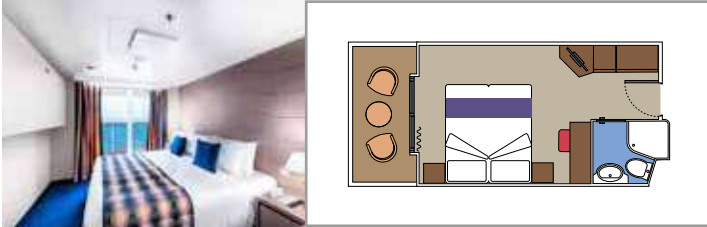

INCLUDED FACILITIES

- Sitting area with sofa
- Spacious wardrobe
- Comfortable double or single beds (on request)
- Bathroom with bathtub, vanity area with hairdryer
- Interactive TV, telephone, safe, minibar and air conditioning
- Wifi connection available (for a fee)

 Cabin size (m²)

 Balcony size (m²)

 Deck location

 Accommodating up to

BALCONY

INCLUDED FACILITIES

Comfortable double or single beds (on request)

Bathroom with shower, vanity area with hairdryer

Interactive TV, telephone, safe, minibar and air conditioning

Wifi connection available (for a fee)

JUNIOR BALCONY

BM1

› Low deck location

The images are representative only. Size, layout and furniture may vary (within the same cabin category).

Cabin size (m²)

Balcony size (m²)

Deck location

Accommodating up to

OCEAN VIEW

INCLUDED FACILITIES

- Window with sea view
- Comfortable double or single beds (on request)
- Bathroom with shower, vanity area with hairdryer
- Interactive TV, telephone, safe, minibar and air conditioning
- Wifi connection available (for a fee)