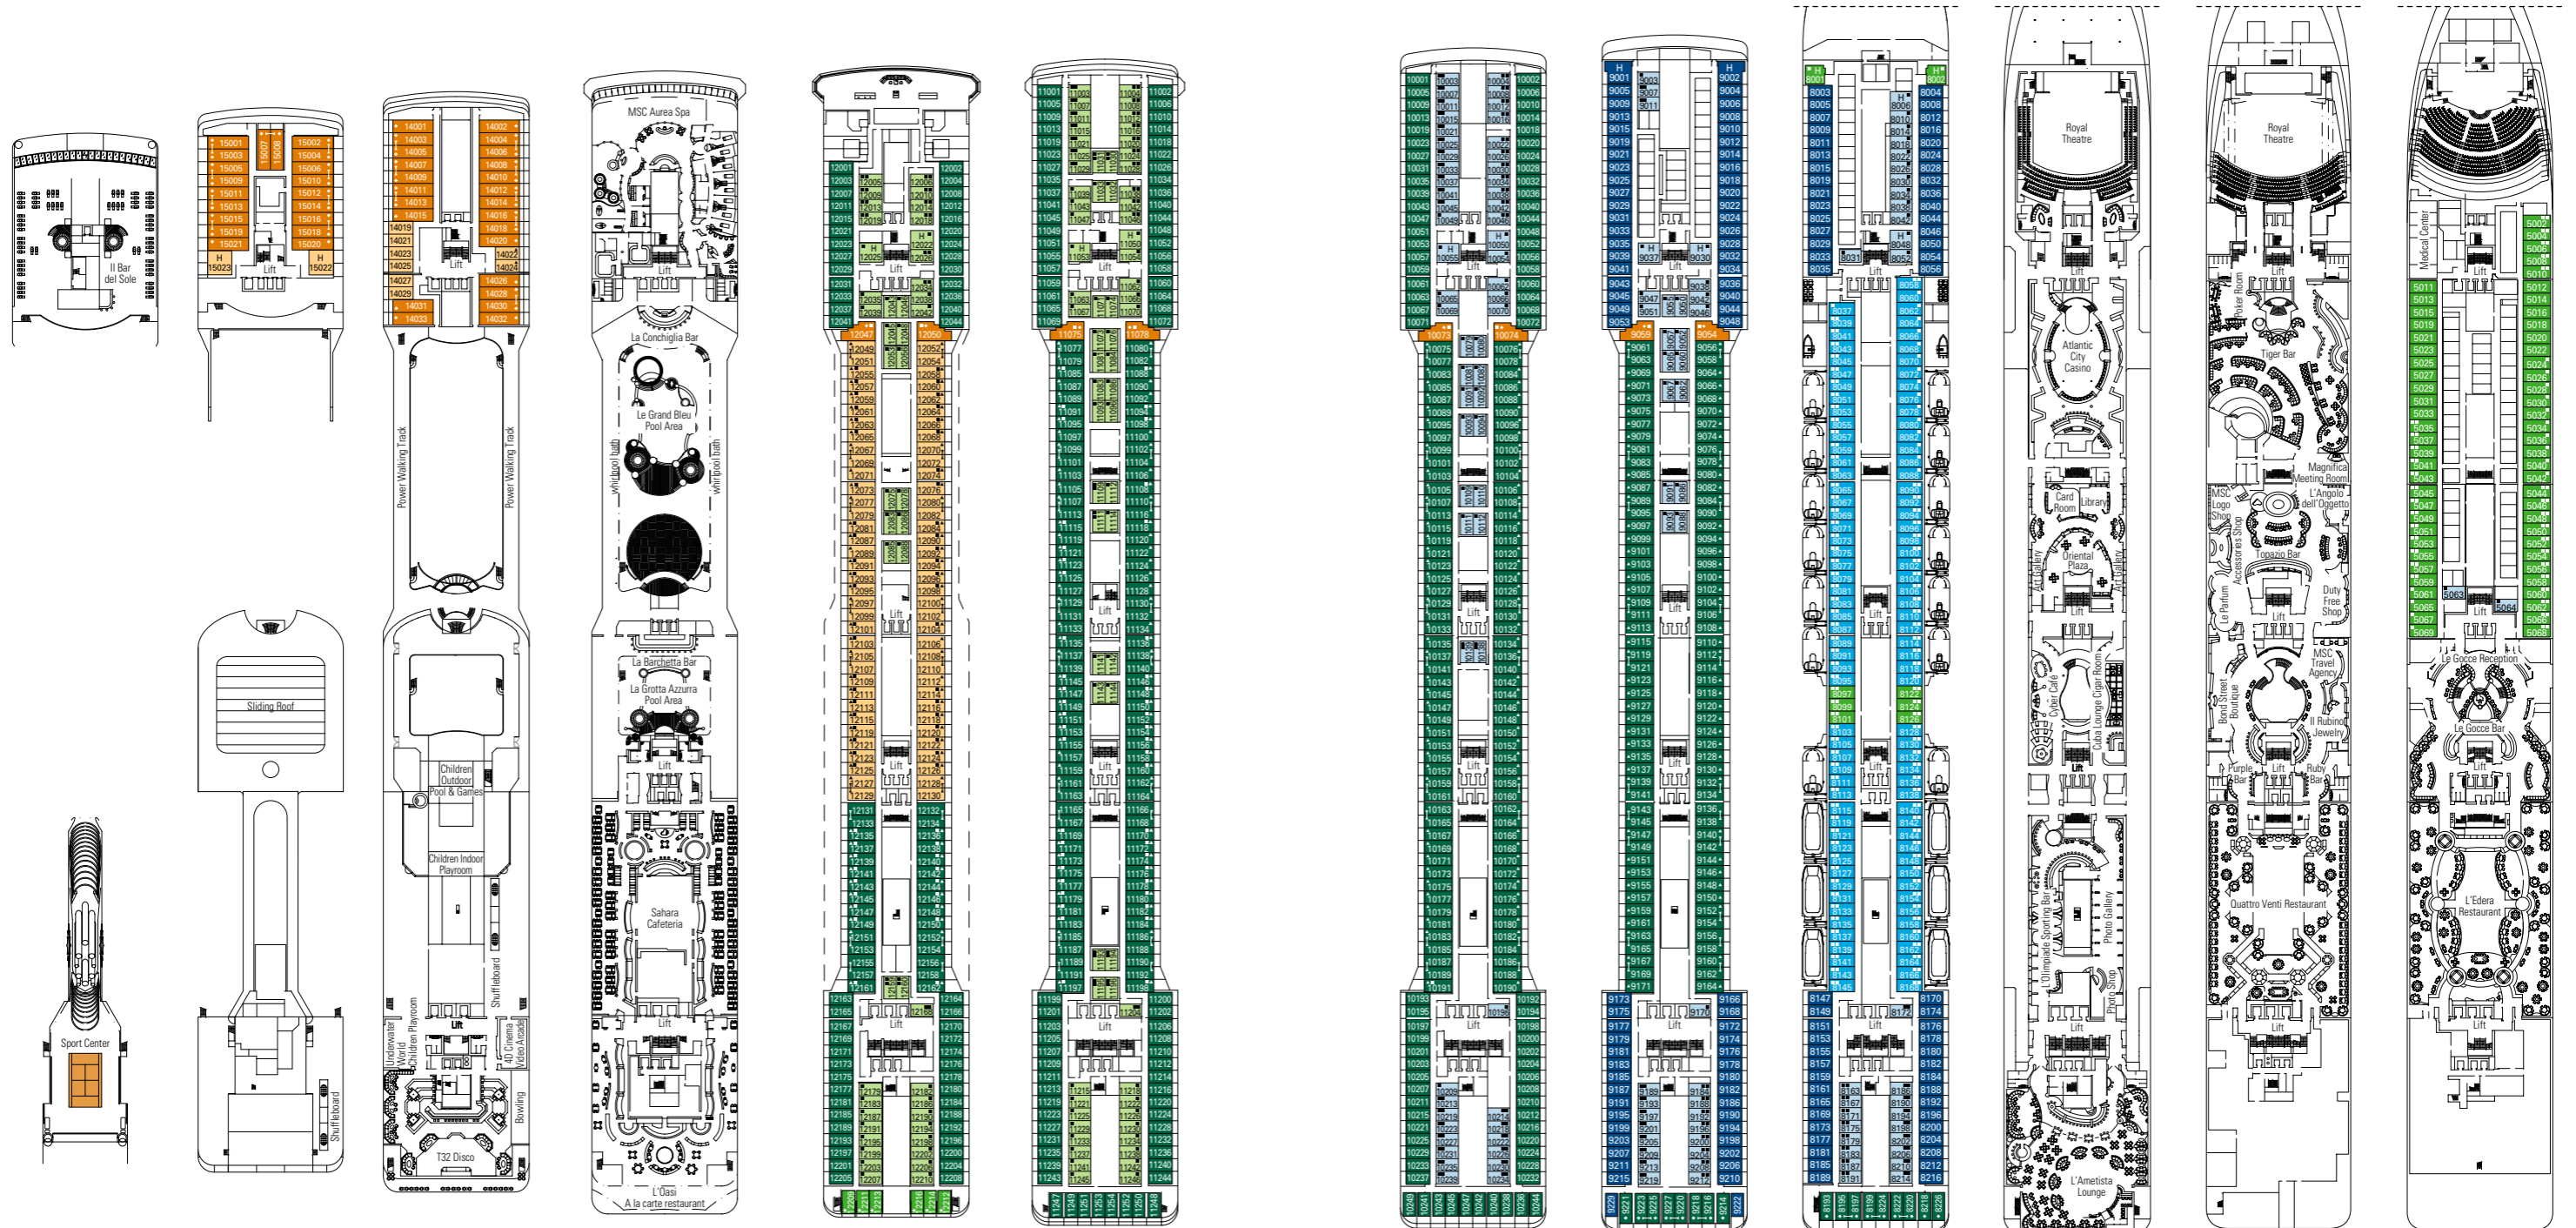

MSC MAGNIFICA

DECK PLAN

1259 CABINS | 3223 GUESTS

DECK PLANS
MSC MAGNIFICA

CATEGORIES

- Inside › Bella
- Inside › Fantastica
- Balcony › Aurea
- Ocean View › Bella*
- Ocean View › Fantastica
- Suite › Aurea
- Balcony › Bella
- Balcony › Fantastica

- 3rd/4th bed available in all categories (except Balcony Bella)
- 5th bed available in Suite Aurea
- All cabins have one double bed convertible to two single beds except in cabins for people with disabilities (H), this does not apply to cabins 15022 and 15023
- * Certain cabins have restricted views

LEGEND

- Sofa bed
- Double sofa bed
- 3rd bed is a bunk bed
- 3rd and 4th beds are bunks
- Connecting cabins
- Cabin for people with disabilities
- Juliet balcony (non-walkable area)

16 SPORT 15 CAPRI 14 POSITANO 13 PORTO CERVO 12 PORTOVENERE 11 ISCHIA 10 RICCIONE 9 PANAREA 8 CAMOGLI 7 AMALFI 6 PORTOFINO 5 SORRENTO