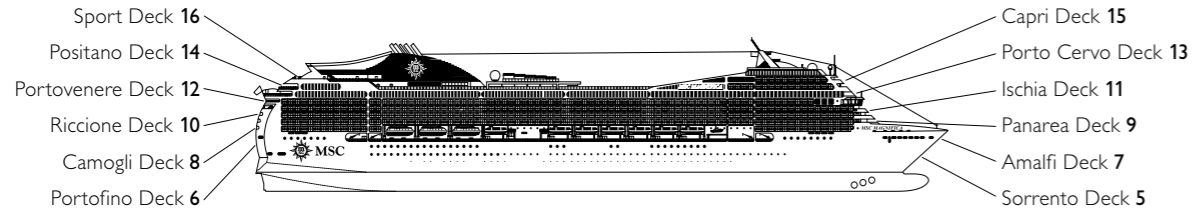

MSC MAGNIFICA

DECK PLAN

1259 CABINS | 3223 GUESTS

DECK PLANS
MSC MAGNIFICA

CATEGORIES

- Inside › Bella
- Inside › Fantastica
- Balcony › Aurea
- Ocean View › Bella*
- Ocean View › Fantastica
- Suite › Aurea
- Balcony › Bella
- Balcony › Fantastica