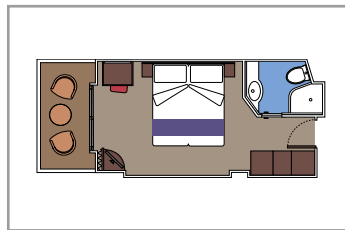

 Cabin size (m²)

 Balcony size (m²)

 Deck location

 Accommodating up to

SUITE AUREA

INCLUDED FACILITIES

- Some Suites have a panoramic sealed window
- Spacious wardrobe
- Sitting area with sofa
- Comfortable double bed or single beds (on request)
- Bathroom with bathtub, vanity area with hairdryer
- Interactive TV, telephone, safe, minibard and air conditioning
- Wifi connection available (for a fee)

The images are representative only. Size, layout and furniture may vary (within the same cabin category).

 Cabin size (m²)

 Balcony size (m²)

 Deck location

 Accommodating up to

BALCONY

INCLUDED FACILITIES

- Sitting area with sofa
- Comfortable double bed or single beds (on request)
- Bathroom with shower or bathtub, vanity area with hairdryer
- Interactive TV, telephone, safe, minibard and air conditioning
- Wifi connection available (for a fee)

 ≈18
  ≈4-12
  10-11
  4

> Medium deck location

PREMIUM BALCONY BL1

 ≈18
  ≈4-12
  8-9
  4

> Low deck location

JUNIOR BALCONY BM2

 ≈14
  ≈3

> Medium deck location
> Deck 12-13
> Accommodating up to 2 people

JUNIOR BALCONY BM1

 ≈14
  ≈3

> Low deck location
> Deck 9-11
> Accommodating up to 2 people

DELUXE BALCONY WITH PARTIAL VIEW BP

 ≈18-19
  ≈4-12
  8-13
  4

> Balcony with partial view

The images are representative only. Size, layout and furniture may vary (within the same cabin category).