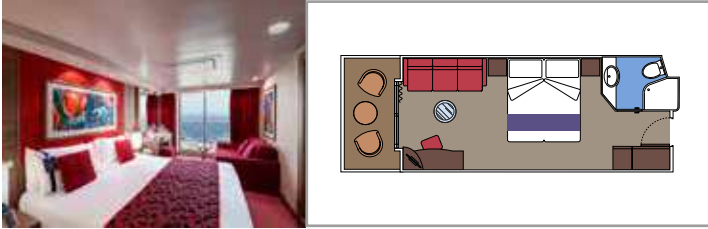

BALCONY

INCLUDED FACILITIES

- Sitting area with sofa
- Comfortable double bed or single beds (on request)
- Bathroom with shower or bathtub, vanity area with hairdryer
- Interactive TV, telephone, safe, minibard and air conditioning
- Wifi connection available (for a fee)

BALCONY AUREA BA

≈18-19
≈4-7
9-13
4

> Best ship position