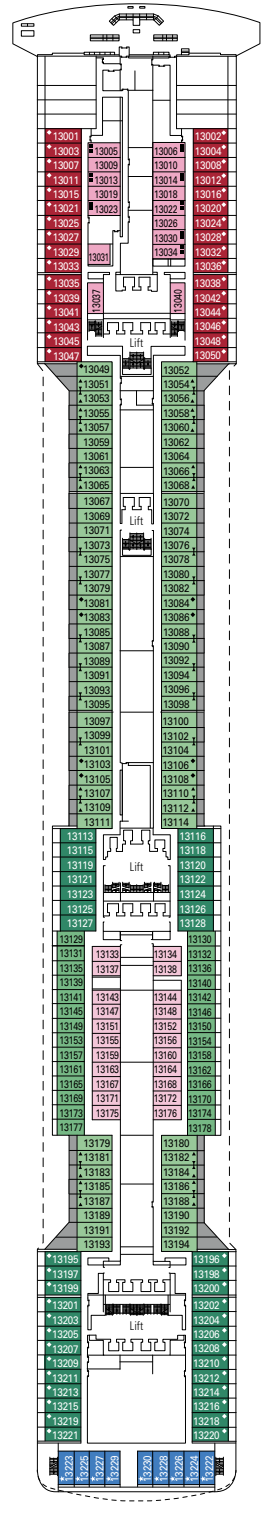

DECK 13
AMETISTA