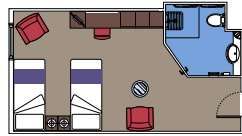

OCEAN VIEW

Available in:

- › **Premium Ocean View (OL1)**
  cabin size 28m²; low deck location (deck 5)