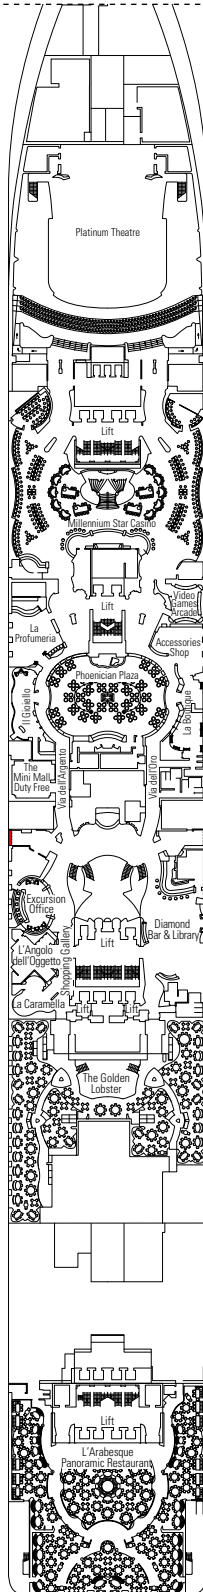

LA LOCANDA

DECK 6
DIAMANTE