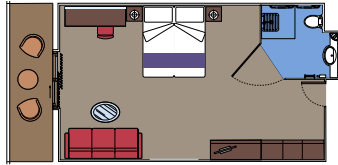

MSC YACHT CLUB

Available in:

- › **MSC Yacht Club Deluxe Suite (YC1)**
  cabin size ≈33m²; balcony size ≈4m²; deck 16