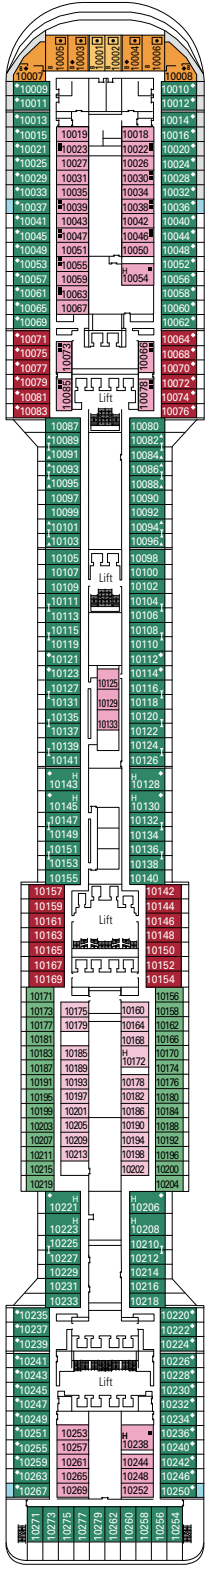

I GRAFFITI

DECK 10
TORMALINA