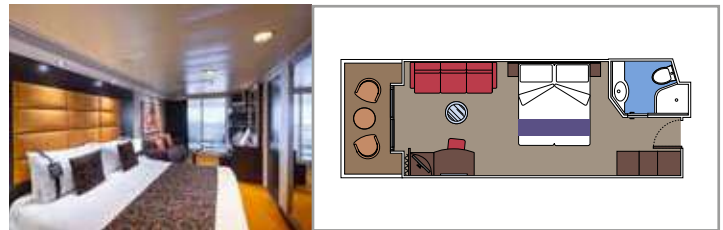

 Cabin size (m²)

 Balcony size (m²)

 Deck location

 Accommodating up to

SUITE AUREA

INCLUDED FACILITIES

- Some Suites have a panoramic sealed window
- Spacious wardrobe
- Sitting area with sofa
- Comfortable double bed or single beds (on request)
- Bathroom with bathtub, vanity area with hairdryer
- Interactive TV, telephone, safe, minibard and air conditioning
- Wifi connection available (for a fee)

The images are representative only. Size, layout and furniture may vary (within the same cabin category).

 Cabin size (m²)

 Balcony size (m²)

 Deck location

 Accommodating up to

BALCONY

INCLUDED FACILITIES

- Sitting area with sofa
- Comfortable double bed or single beds (on request)
- Bathroom with shower or bathtub, vanity area with hairdryer
- Interactive TV, telephone, safe, minibard and air conditioning
- Wifi connection available (for a fee)

JUNIOR BALCONY BM1

 ≈14
  ≈3

> Low deck location
> Deck 9-11
> Accommodating up to 2 people

DELUXE BALCONY WITH PARTIAL VIEW BP

 ≈18-19
  ≈4-12
  8-13
  4

> Balcony with partial view

The images are representative only. Size, layout and furniture may vary (within the same cabin category).

 Cabin size (m²)

 Balcony size (m²)

 Deck location

 Accommodating up to

OCEAN VIEW

INCLUDED FACILITIES

- Window with sea view
- Relaxing armchair
- Comfortable double bed or single beds (on request)
- Bathroom with shower, vanity area with hairdryer
- Interactive TV, telephone, safe, minibard and air conditioning
- Wifi connection available (for a fee)