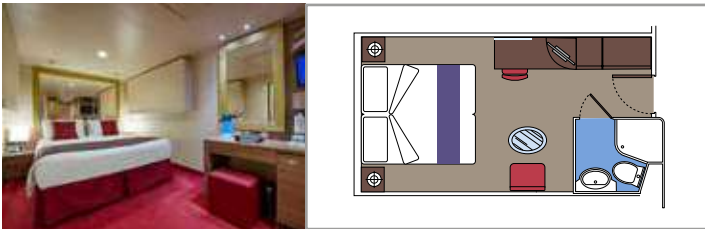

JUNIOR INTERIOR

IM2

≈13
12-13
2

› Medium deck location