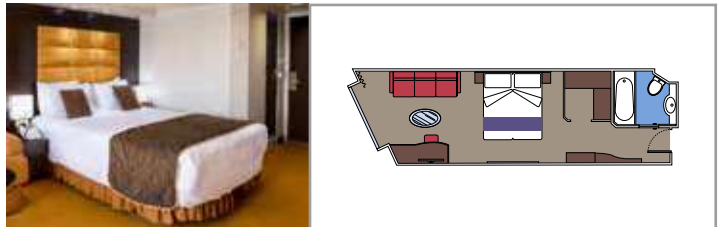

 Cabin size (m²)

 Balcony size (m²)

 Deck location

 Accommodating up to

SUITE AUREA

INCLUDED FACILITIES

- Some Suites have a panoramic sealed window
- Spacious wardrobe
- Sitting area with sofa
- Comfortable double bed or single beds (on request)
- Bathroom with bathtub, vanity area with hairdryer
- Interactive TV, telephone, safe, minibard and air conditioning
- Wifi connection available (for a fee)

GRAND SUITE AUREA

SX

 ≈38-42
  ≈3
  9-11
  4

- > Sitting area with sofa
- > Walk-in wardrobe

PREMIUM SUITE AUREA

SL1

 ≈33
  ≈3
  10
  4

- > Spacious wardrobe

PREMIUM SUITE AUREA WITH SEALED WINDOW

SLS

 ≈25-29
  9-11
  4

- > Sealed panoramic window

DELUXE SUITE AUREA WITH SEALED WINDOW

SRS

 ≈21-24
  9-11
  2

- > Sealed panoramic window

The images are representative only. Size, layout and furniture may vary (within the same cabin category).

 Cabin size (m²)

 Balcony size (m²)

 Deck location

 Accommodating up to

BALCONY

INCLUDED FACILITIES

- Sitting area with sofa
- Comfortable double bed or single beds (on request)
- Bathroom with shower or bathtub, vanity area with hairdryer
- Interactive TV, telephone, safe, minibard and air conditioning
- Wifi connection available (for a fee)