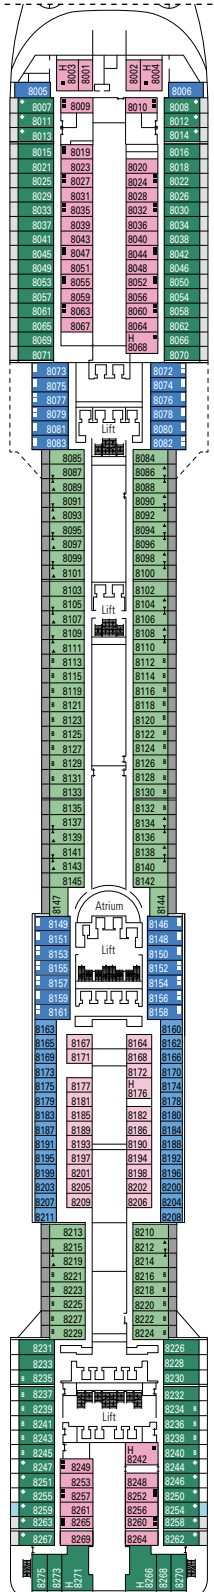

DECK 8
ONICE