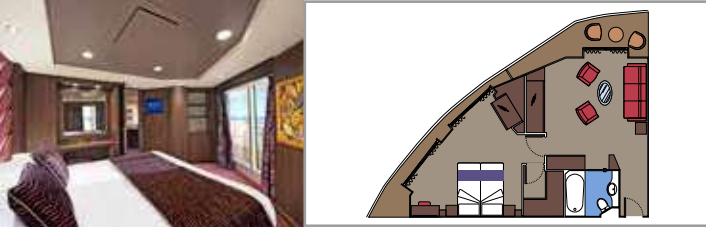

MSC YACHT CLUB GRAND SUITE YCP

 ≈26
  ≈6
  15-16
  3

- › Sitting area with sofa
- › Spacious wardrobe

MSC YACHT CLUB DELUXE SUITE YC1

 ≈22
  ≈6
  15-16
  4

- › Sitting area with sofa
- › Spacious wardrobe

The images are representative only. Size, layout and furniture may vary (within the same cabin category).

 Cabin size (m²)

 Balcony size (m²)

 Deck location

 Accommodating up to

SUITE AUREA

INCLUDED FACILITIES

- Some Suites have a panoramic sealed window
- Spacious wardrobe
- Sitting area with sofa
- Comfortable double bed or single beds (on request)
- Bathroom with bathtub, vanity area with hairdryer
- Interactive TV, telephone, safe, minibard and air conditioning
- Wifi connection available (for a fee)

GRAND SUITE AUREA

SX

 ≈38-42
  ≈3
  9-11
  4

- > Sitting area with sofa
- > Walk-in wardrobe

PREMIUM SUITE AUREA

SL1

 ≈33
  ≈3
  10
  4

- > Spacious wardrobe

The images are representative only. Size, layout and furniture may vary (within the same cabin category).

 Cabin size (m²)

 Balcony size (m²)

 Deck location

 Accommodating up to

BALCONY

INCLUDED FACILITIES

- Sitting area with sofa
- Comfortable double bed or single beds (on request)
- Bathroom with shower or bathtub, vanity area with hairdryer
- Interactive TV, telephone, safe, minibard and air conditioning
- Wifi connection available (for a fee)