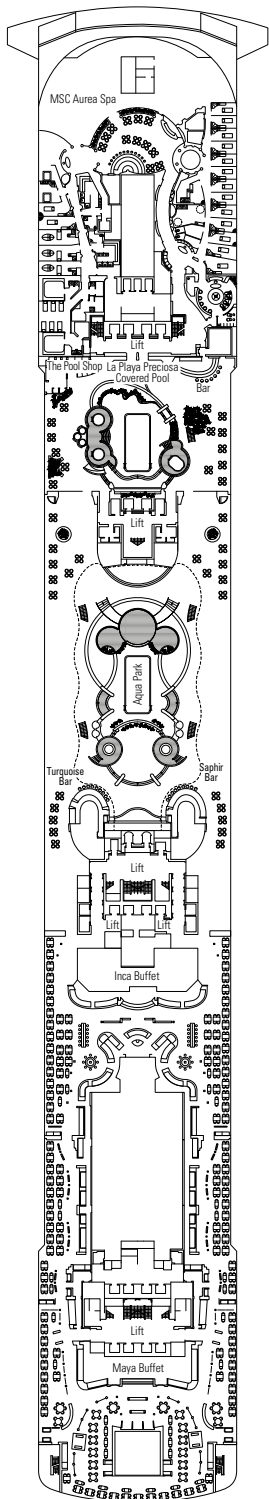

DECK 14
SMERALDO