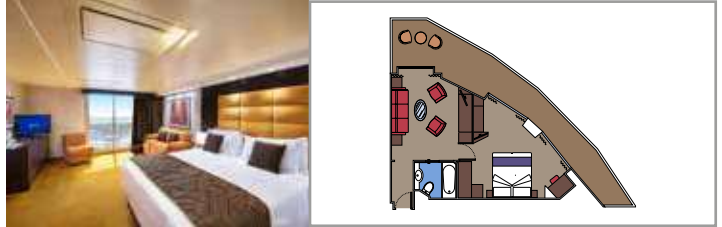

 Cabin size (m²)

 Balcony size (m²)

 Deck location

 Accommodating up to

SUITE AUREA

INCLUDED FACILITIES

- Some Suites have a panoramic sealed window
- Spacious wardrobe
- Sitting area with sofa
- Comfortable double bed or single beds (on request)
- Bathroom with bathtub, vanity area with hairdryer
- Interactive TV, telephone, safe, minibard and air conditioning
- Wifi connection available (for a fee)

GRAND SUITE AUREA

SX

 ≈38-42
  ≈3
  9-11
  4

- > Sitting area with sofa
- > Walk-in wardrobe

PREMIUM SUITE AUREA

SL1

 ≈33
  ≈3
  10
  4

- > Spacious wardrobe

PREMIUM SUITE AUREA WITH SEALED WINDOW

SLS

 ≈25-29
  9-11
  4

- > Sealed panoramic window

DELUXE SUITE AUREA WITH SEALED WINDOW

SRS

 ≈21-24
  9-11
  2

- > Sealed panoramic window

The images are representative only. Size, layout and furniture may vary (within the same cabin category).

 Cabin size (m²)

 Balcony size (m²)

 Deck location

 Accommodating up to

BALCONY

INCLUDED FACILITIES

- Sitting area with sofa
- Comfortable double bed or single beds (on request)
- Bathroom with shower or bathtub, vanity area with hairdryer
- Interactive TV, telephone, safe, minibard and air conditioning
- Wifi connection available (for a fee)