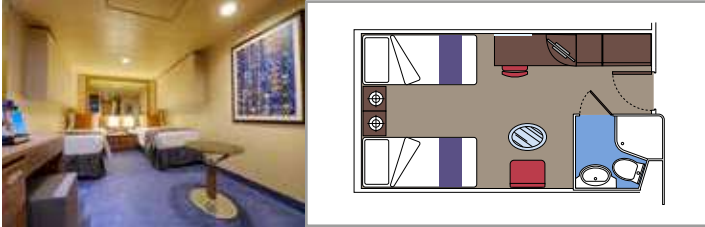

INTERIOR

INCLUDED FACILITIES

Comfortable double bed or single beds (on request)

Bathroom with shower, vanity area with hairdryer

Interactive TV, telephone, safe, minibard and air conditioning

Wifi connection available (for a fee)

DELUXE INTERIOR

IR2

≈16
11-13
4

› Medium deck location