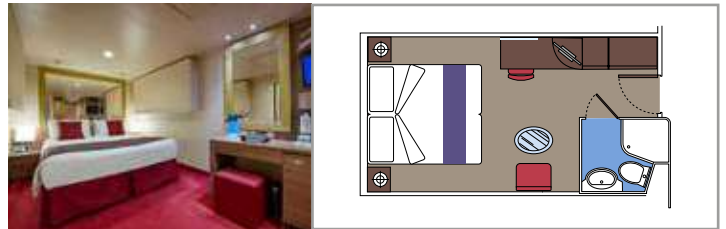

JUNIOR INTERIOR

IM1

≈13
8-11
2

› Low deck location

The images are representative only. Size, layout and furniture may vary (within the same cabin category).

Cabin size (m²)

Balcony size (m²)

Deck location

Accommodating up to