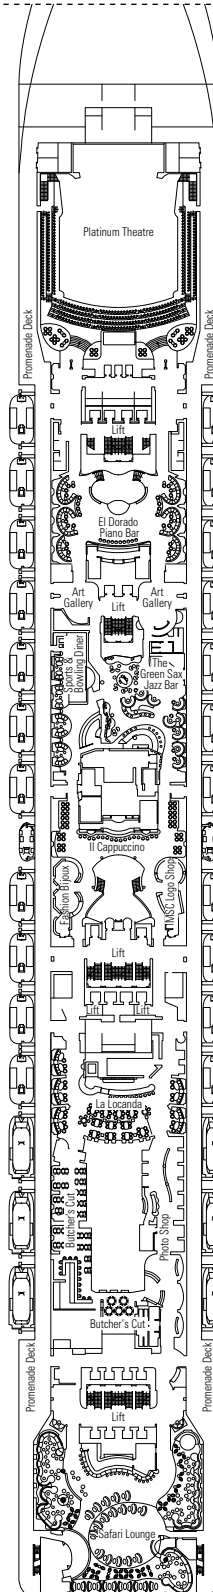

DECK 7
RUBINO