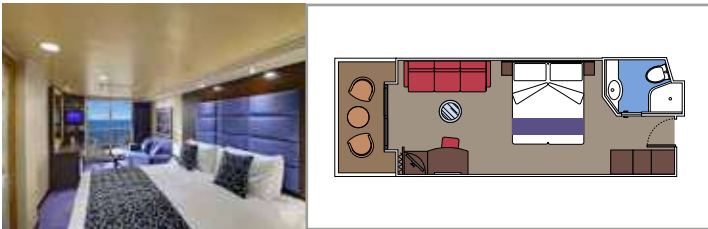

PREMIUM BALCONY BL2

≈18
≈4-12
10-11
4

> Medium deck location