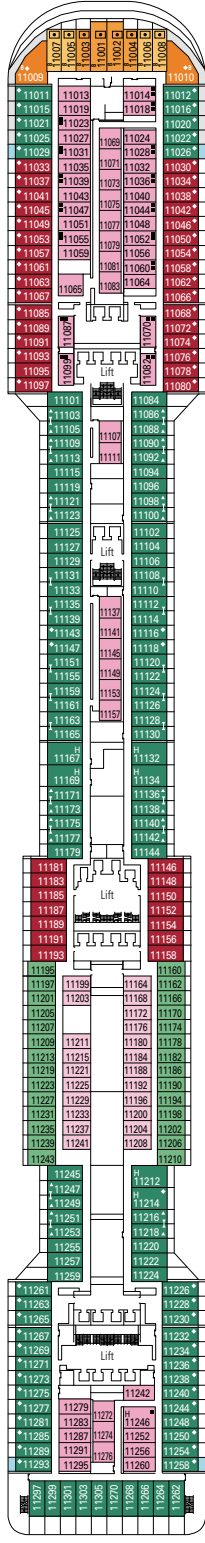

DECK 11
GIADA