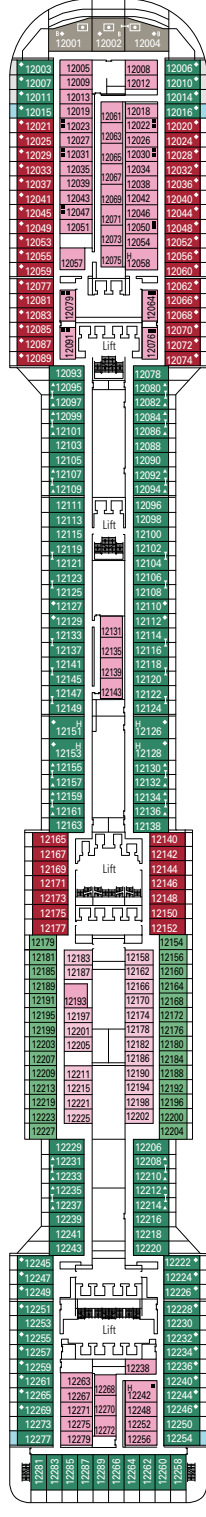

DECK 12
OPALE