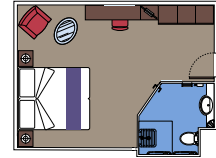

The images are representative only. Size, layout and furniture may vary (within the same cabin category).

 Cabin size (m²)

 Balcony size (m²)

 Deck location

 Accommodating up to

BALCONY

INCLUDED FACILITIES

- Sitting area with sofa
- Comfortable double bed or single beds (on request)
- Bathroom with shower or bathtub, vanity area with hairdryer
- Interactive TV, telephone, safe, minibard and air conditioning
- Wifi connection available (for a fee)

MSC YACHT CLUB DELUXE SUITE FOR GUESTS WITH DISABILITIES OR REDUCED MOBILITY

MSC YACHT CLUB

Available in:

- › **MSC Yacht Club Deluxe Suite (YC1)**
cabin size ≈33m²; balcony size ≈4m²; deck 16

BALCONY

Available in:

- › **Premium Balcony (BL3)**
cabin size ≈26m²; balcony size ≈6m²; high deck location (deck 12)
- › **Premium Balcony (BL2)**
cabin size ≈26m²; balcony size ≈6m²; medium deck location (deck 10-11)
- › **Premium Balcony (BL1)**
cabin size ≈26-36m²; balcony size ≈6-9m²; low deck location (deck 8-9)

OCEAN VIEW

Available in:

- › **Premium Ocean View (OL1)**
cabin size 28m²; low deck location (deck 5)

INTERIOR

Available in:

- › **Deluxe Interior (IR2)**
cabin size 24m²; medium deck location (deck 11-12)
- › **Deluxe Interior (IR1)**
cabin size 24m²; low deck location (deck 8-10)
- › **Junior Interior (IM1)**
cabin size 21m²; low deck location (deck 8-10)