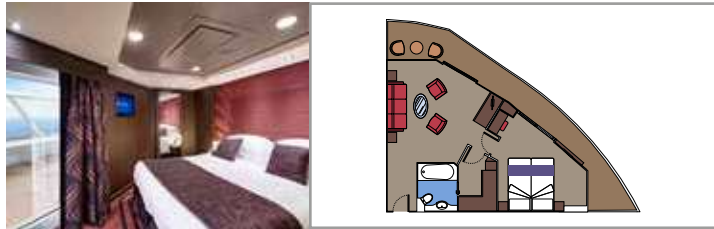

INCLUDED FACILITIES

- Luxury Suites with premium interiors
- Some Suites have panoramic sealed windows
- Spacious wardrobe
- Sitting area with sofa or separate living area
- Comfortable double bed or single beds (on request)
- Bathroom with bathtub and/or shower, vanity area with hairdryer
- Interactive TV, telephone, safe, minibar and air conditioning
- Wifi connection included

MSC YACHT CLUB ROYAL SUITE YC3

≈36
≈16
16
4

- › Balcony with dining table
- › Separate living area and dining room
- › Walk-in wardrobe