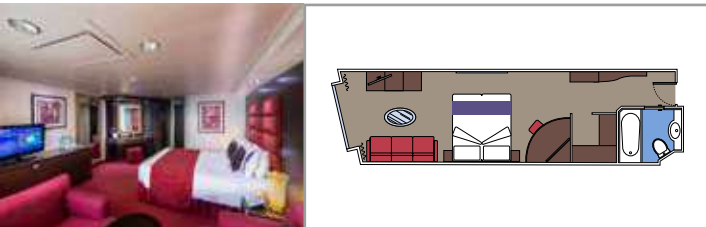

PREMIUM SUITE AUREA WITH SEALED WINDOW

SLS

≈25-29
9-11
4

- > Sealed panoramic window