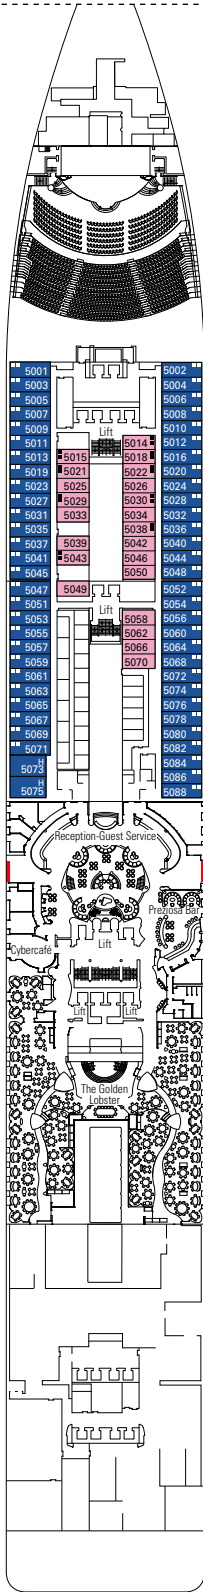

LA LOCANDA

DECK 5
CORALLO