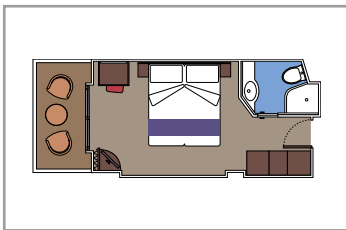

The images are representative only. Size, layout and furniture may vary (within the same cabin category).

 Cabin size (m²)

 Balcony size (m²)

 Deck location

 Accommodating up to

BALCONY

INCLUDED FACILITIES

- Sitting area with sofa
- Comfortable double bed or single beds (on request)
- Bathroom with shower or bathtub, vanity area with hairdryer
- Interactive TV, telephone, safe, minibard and air conditioning
- Wifi connection available (for a fee)

 ≈18
  ≈4-12
  10-11
  4

> Medium deck location

PREMIUM BALCONY BL1

 ≈18
  ≈4-12
  8-9
  4

> Low deck location

JUNIOR BALCONY BM2

 ≈14
  ≈3

> Medium deck location
> Deck 12-13
> Accommodating up to 2 people

JUNIOR BALCONY BM1

 ≈14
  ≈3

> Low deck location
> Deck 9-11
> Accommodating up to 2 people

DELUXE BALCONY WITH PARTIAL VIEW BP

 ≈18-19
  ≈4-12
  8-13
  4

> Balcony with partial view

The images are representative only. Size, layout and furniture may vary (within the same cabin category).

 Cabin size (m²)

 Balcony size (m²)

 Deck location

 Accommodating up to

OCEAN VIEW

INCLUDED FACILITIES

- Window with sea view
- Relaxing armchair
- Comfortable double bed or single beds (on request)
- Bathroom with shower, vanity area with hairdryer
- Interactive TV, telephone, safe, minibard and air conditioning
- Wifi connection available (for a fee)