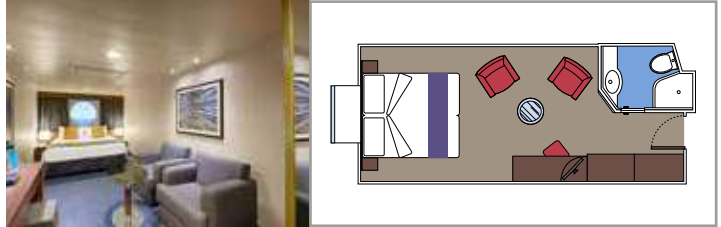

 Cabin size (m²)

 Balcony size (m²)

 Deck location

 Accommodating up to

SUITE AUREA

INCLUDED FACILITIES

- Some Suites have a panoramic sealed window
- Spacious wardrobe
- Sitting area with sofa
- Comfortable double bed or single beds (on request)
- Bathroom with bathtub, vanity area with hairdryer
- Interactive TV, telephone, safe, minibard and air conditioning
- Wifi connection available (for a fee)

The images are representative only. Size, layout and furniture may vary (within the same cabin category).

 Cabin size (m²)

 Balcony size (m²)

 Deck location

 Accommodating up to

BALCONY

INCLUDED FACILITIES

- Sitting area with sofa
- Comfortable double bed or single beds (on request)
- Bathroom with shower or bathtub, vanity area with hairdryer
- Interactive TV, telephone, safe, minibard and air conditioning
- Wifi connection available (for a fee)

 Cabin size (m²)

 Balcony size (m²)

 Deck location

 Accommodating up to

OCEAN VIEW

INCLUDED FACILITIES

- Window with sea view
- Relaxing armchair
- Comfortable double bed or single beds (on request)
- Bathroom with shower, vanity area with hairdryer
- Interactive TV, telephone, safe, minibard and air conditioning
- Wifi connection available (for a fee)

PREMIUM OCEAN VIEW

OL1

 ≈20
  5
  4

› Low deck location

DELUXE OCEAN VIEW

OR2

 ≈17
  8-13
  4

› Medium deck location