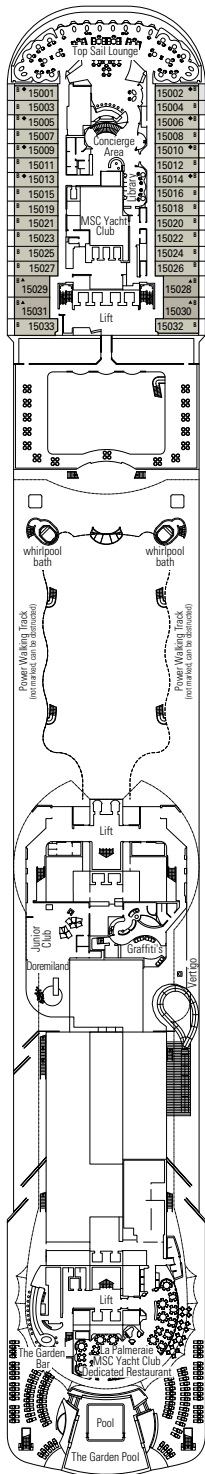

DECK 15
CRISTALLO