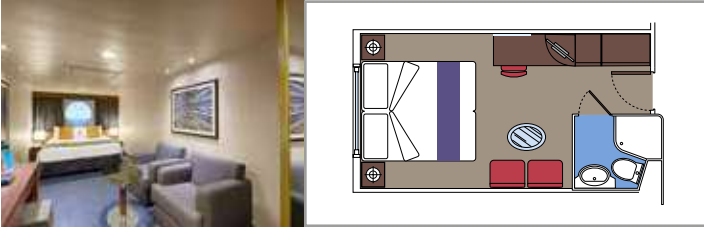

OCEAN VIEW

INCLUDED FACILITIES

- Window with sea view
- Relaxing armchair
- Comfortable double bed or single beds (on request)
- Bathroom with shower, vanity area with hairdryer
- Interactive TV, telephone, safe, minibard and air conditioning
- Wifi connection available (for a fee)

PREMIUM OCEAN VIEW

OL1

≈20
5
4

› Low deck location