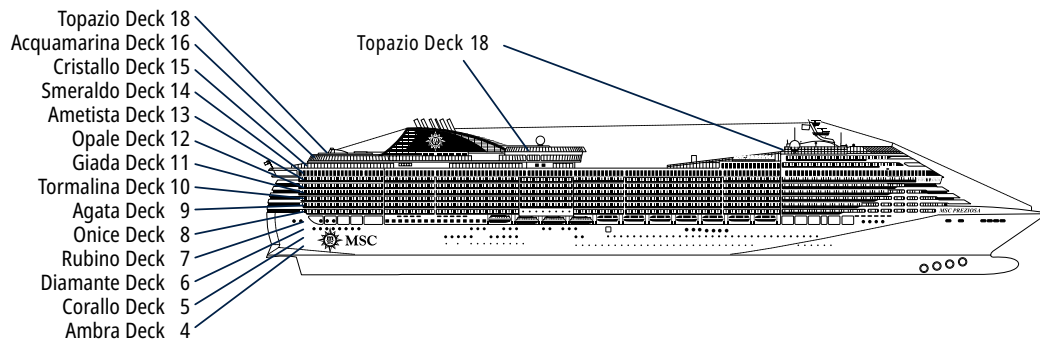

TECHNICAL CHARACTERISTICS OF THE SHIP

GALAXY LOUNGE

TECHNICAL CHARACTERISTICS OF THE SHIP	
GROSS TONNAGE	139.072 tons
LENGTH / BEAM / HEIGHT	333,30 m / 37,92 m / 67,69 m
SURFACE AREA	450.000 m ² , incl. 27.000 m ² public area
DECKS	18, included 14 for guests
LIFTS	26, included 17 for guests (2 panoramic and 1 for the MSC Yacht Club)
VOLTAGE (IN CABIN)	110/220 volts
MAXIMUM SPEED	24,21 knots
STABILISERS	Stabilised with 2 fins
NUMBER OF PASSENGERS	4.345
NUMBER OF CABINS	1.751, included 45 for guests with disabilities or reduced mobility
CREW MEMBERS	Approx. 1.388
POOLS	4, included 1 with sliding roof and 1 for the MSC Yacht Club
WHIRLPOOLS	12 whirlpool baths
ENVIRONMENTAL TECHNOLOGY	AWT-Advanced Water Treatment, Energy Saving & Monitoring System