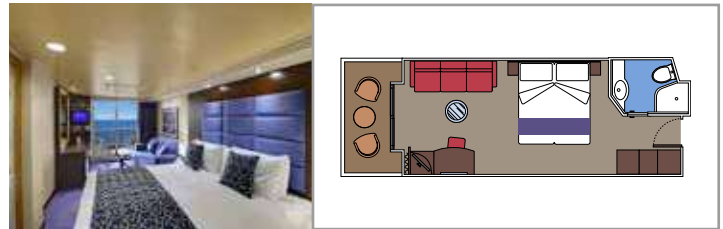

PREMIUM BALCONY BL1

≈18
≈4-12
8-9
4

> Low deck location