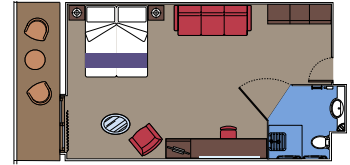

The images are representative only. Size, layout and furniture may vary (within the same cabin category).

 Cabin size (m²)

 Balcony size (m²)

 Deck location

 Accommodating up to

BALCONY

INCLUDED FACILITIES

- Sitting area with sofa
- Comfortable double bed or single beds (on request)
- Bathroom with shower or bathtub, vanity area with hairdryer
- Interactive TV, telephone, safe, minibard and air conditioning
- Wifi connection available (for a fee)

› Low deck location

The images are representative only. Size, layout and furniture may vary (within the same cabin category).

 Cabin size (m²)

 Balcony size (m²)

 Deck location

 Accommodating up to

FACILITIES FOR GUESTS WITH DISABILITIES OR REDUCED MOBILITY

MSC YACHT CLUB DELUXE SUITE FOR GUESTS WITH DISABILITIES OR REDUCED MOBILITY

MSC YACHT CLUB

Available in:

- › **MSC Yacht Club Deluxe Suite (YC1)**
cabin size ≈33m²; balcony size ≈4m²; deck 16

BALCONY

Available in:

- › **Premium Balcony (BL3)**
cabin size ≈26m²; balcony size ≈6m²; high deck location (deck 12)
- › **Premium Balcony (BL2)**
cabin size ≈26m²; balcony size ≈6m²; medium deck location (deck 10-11)
- › **Premium Balcony (BL1)**
cabin size ≈26-36m²; balcony size ≈6-9m²; low deck location (deck 8-9)