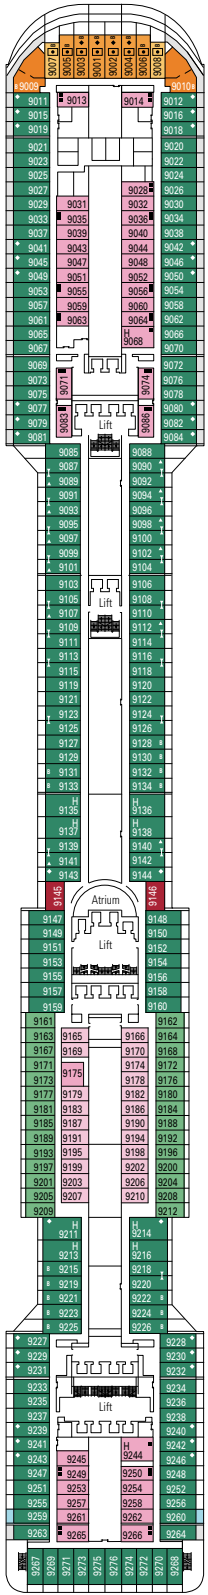

SPORTS BAR

DECK 9
AGATA