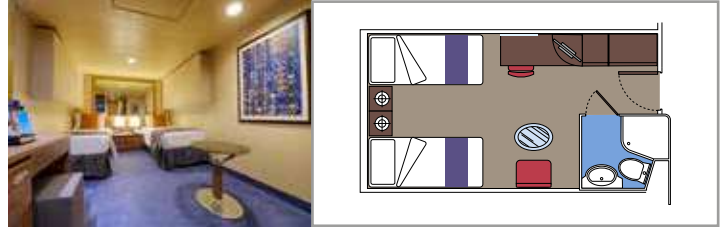

 Cabin size (m²)

 Balcony size (m²)

 Deck location

 Accommodating up to

SUITE AUREA

INCLUDED FACILITIES

- Some Suites have a panoramic sealed window
- Spacious wardrobe
- Sitting area with sofa
- Comfortable double bed or single beds (on request)
- Bathroom with bathtub, vanity area with hairdryer
- Interactive TV, telephone, safe, minibard and air conditioning
- Wifi connection available (for a fee)

The images are representative only. Size, layout and furniture may vary (within the same cabin category).

 Cabin size (m²)

 Balcony size (m²)

 Deck location

 Accommodating up to

BALCONY

INCLUDED FACILITIES

- Sitting area with sofa
- Comfortable double bed or single beds (on request)
- Bathroom with shower or bathtub, vanity area with hairdryer
- Interactive TV, telephone, safe, minibard and air conditioning
- Wifi connection available (for a fee)

 Accommodating up to

INTERIOR

INCLUDED FACILITIES

Comfortable double bed or single beds (on request)

Bathroom with shower, vanity area with hairdryer

Interactive TV, telephone, safe, minibard and air conditioning

Wifi connection available (for a fee)

DELUXE INTERIOR

IR2

 ≈16
  11-13
  4

› Medium deck location

DELUXE INTERIOR

IR1

 ≈16
  5-10
  4