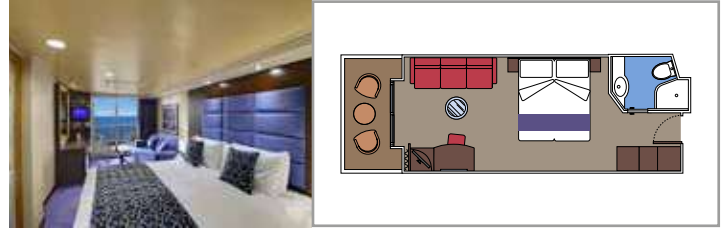

 Cabin size (m²)

 Balcony size (m²)

 Deck location

 Accommodating up to

SUITE AUREA

INCLUDED FACILITIES

- Some Suites have a panoramic sealed window
- Spacious wardrobe
- Sitting area with sofa
- Comfortable double bed or single beds (on request)
- Bathroom with bathtub, vanity area with hairdryer
- Interactive TV, telephone, safe, minibard and air conditioning
- Wifi connection available (for a fee)

The images are representative only. Size, layout and furniture may vary (within the same cabin category).

 Cabin size (m²)

 Balcony size (m²)

 Deck location

 Accommodating up to

BALCONY

INCLUDED FACILITIES

- Sitting area with sofa
- Comfortable double bed or single beds (on request)
- Bathroom with shower or bathtub, vanity area with hairdryer
- Interactive TV, telephone, safe, minibard and air conditioning
- Wifi connection available (for a fee)

BALCONY AUREA BA

 ≈18-19
  ≈4-7
  9-13
  4

> Best ship position

PREMIUM BALCONY BL3

 ≈18
  ≈4-12
  12-13
  4

> High deck location
> Some cabins have metal balustrade or half glass half metal balustrade

PREMIUM BALCONY BL2

 Cabin size (m²)

 Balcony size (m²)

 Deck location

 Accommodating up to

OCEAN VIEW

INCLUDED FACILITIES

- Window with sea view
- Relaxing armchair
- Comfortable double bed or single beds (on request)
- Bathroom with shower, vanity area with hairdryer
- Interactive TV, telephone, safe, minibard and air conditioning
- Wifi connection available (for a fee)