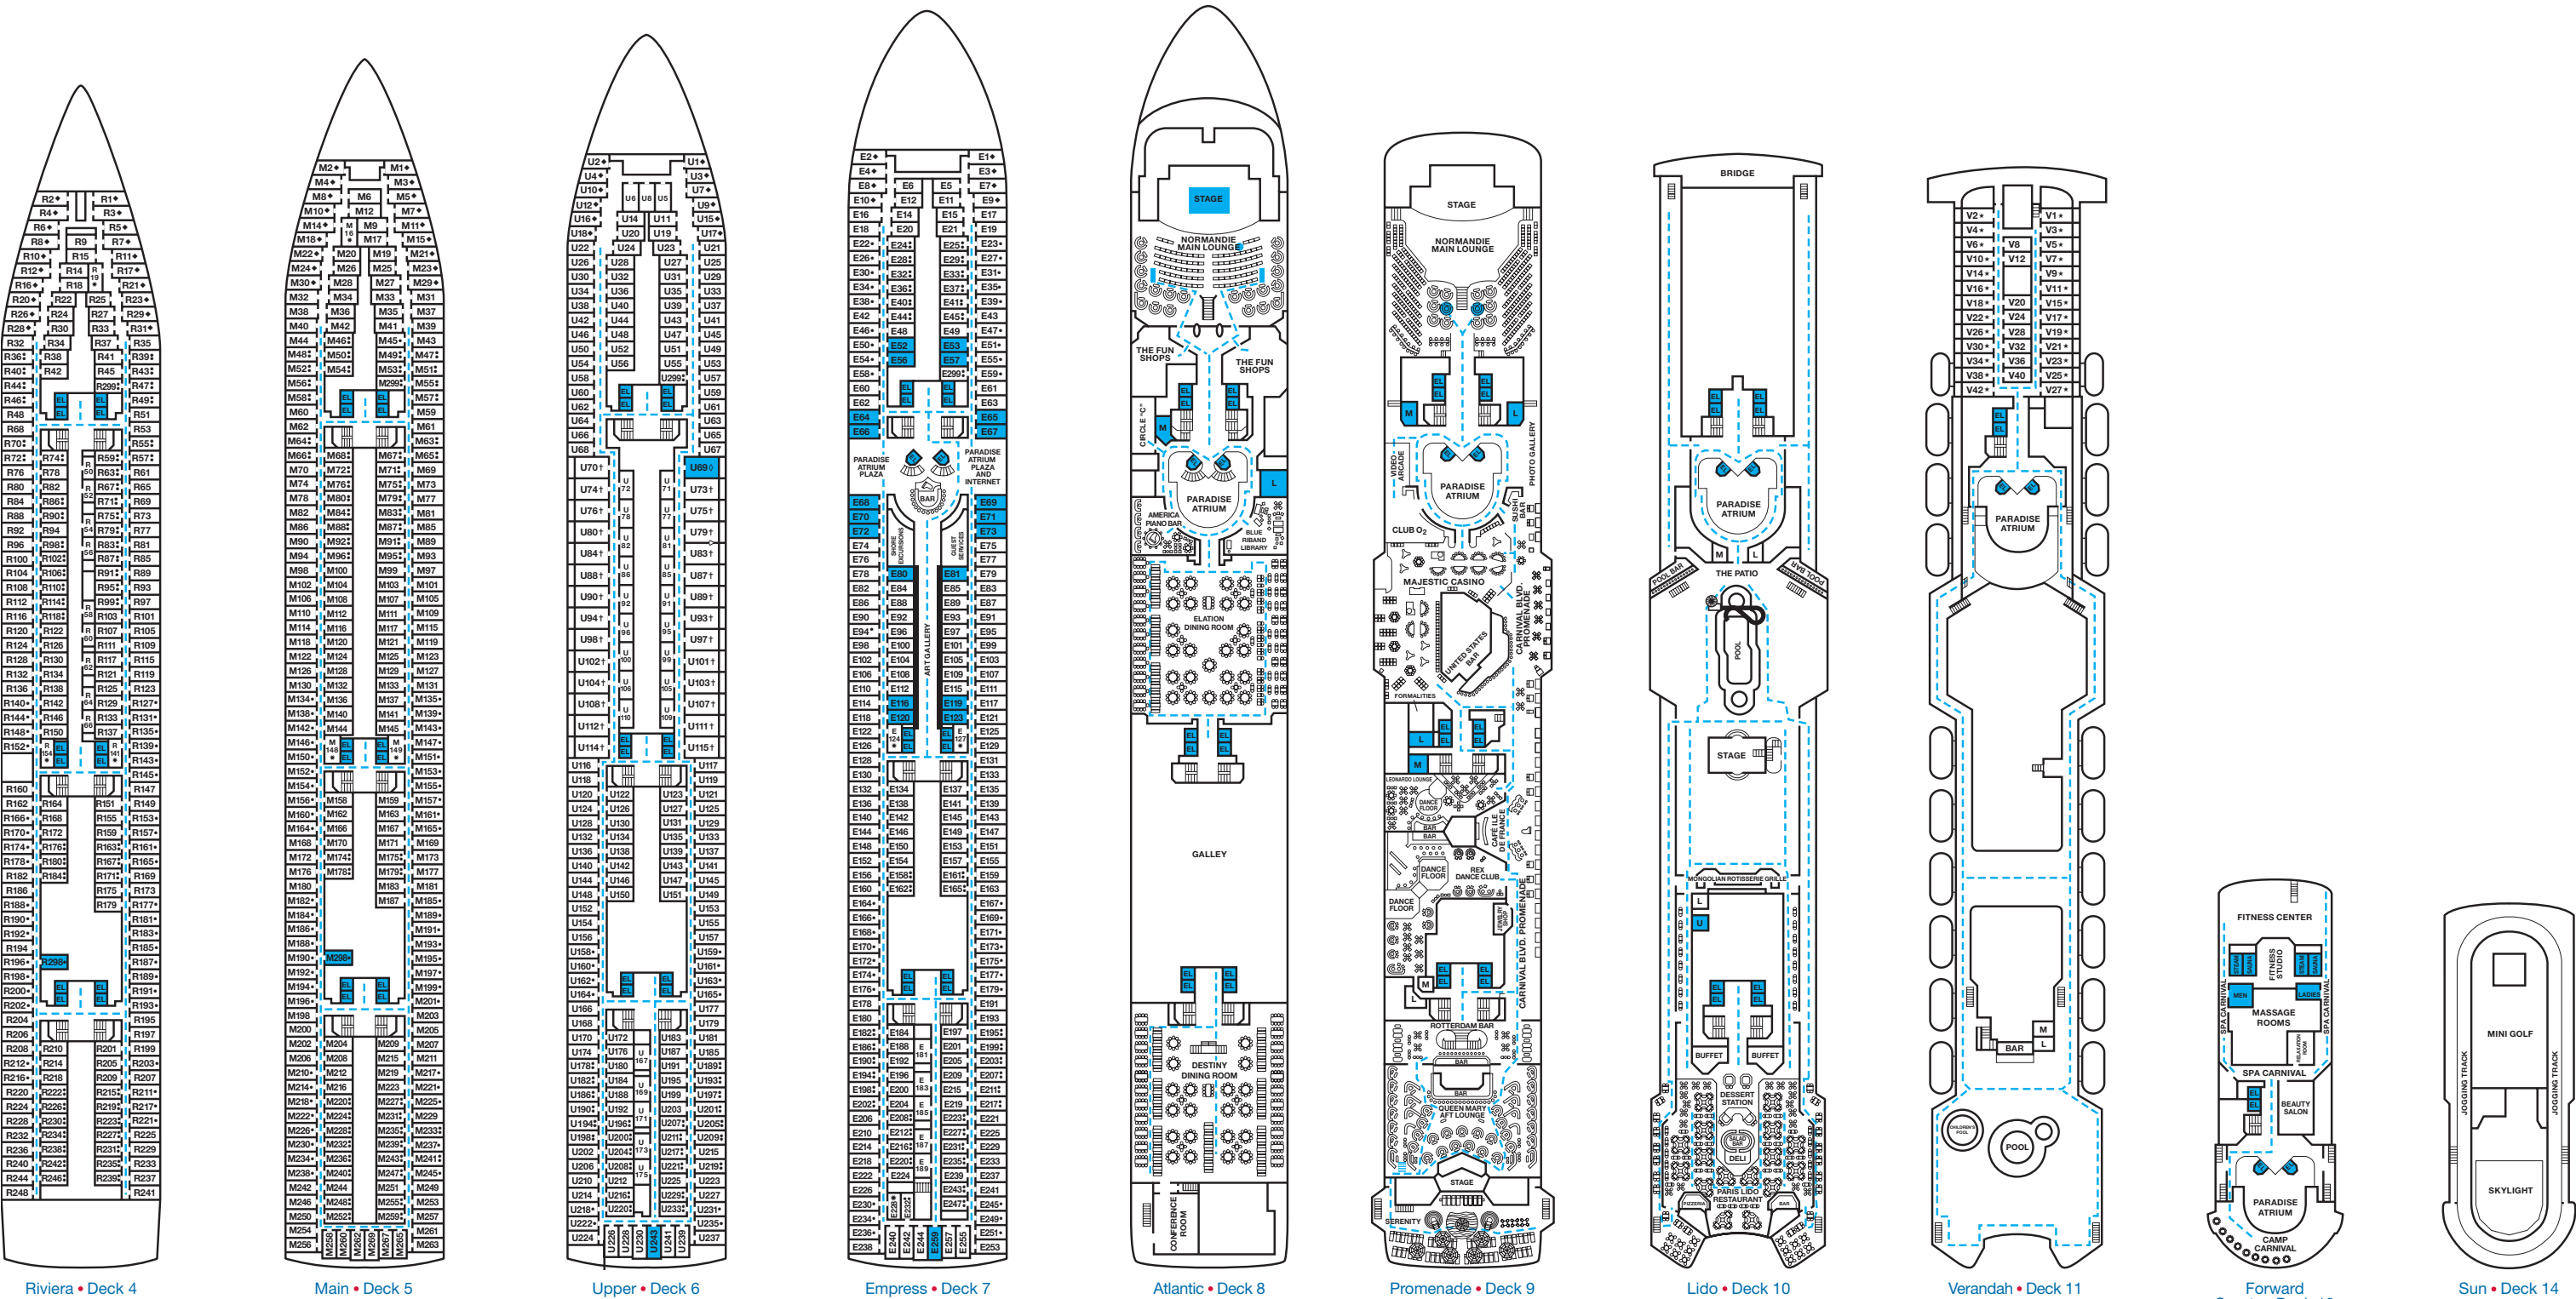

ACCOMMODATIONS SYMBOL LEGEND

- ★ 2 Twin Beds (convert to King) and Single Sofa Bed
- 2 Twin Beds (convert to King) and 1 Upper Pullman
- 2 Twin Beds (convert to King), 1 Lower Pullman, and 1 Upper Pullman
- ⋮ 2 Twin Beds (convert to King) and 2 Upper Pullmans
- † 2 Twin Beds (convert to King) and Double Sofa Bed
- Stateroom with 2 Porthole Windows

- ◁ Connecting staterooms (ideal for families and groups of friends)
- ★ Twin beds do not convert to a King Bed.
- U Unisex Wheelchair Accessible Restroom
- --- Accessible Routes including Ramps
- Modified Staterooms, Restrooms, Elevators, Lifts and other Accessible Areas

⊘ All accommodations are non-smoking.

DECK PLANS

Please contact Guest Access Services for specific ship accessibility features. You may also visit carnival.com/GuestAccessServices for additional information.