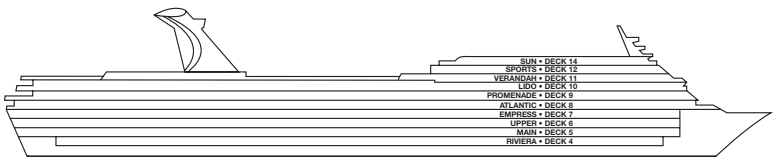

ACCOMMODATIONS SYMBOL LEGEND

- ★ 2 Twin Beds (convert to King) and Single Sofa Bed
- 2 Twin Beds (convert to King) and 1 Upper Pullman
- ◇ 2 Twin Beds (convert to King), 1 Lower Pullman, and 1 Upper Pullman
- ⋮ 2 Twin Beds (convert to King) and 2 Upper Pullmans
- † 2 Twin Beds (convert to King) and Double Sofa Bed
- ◆ Stateroom with 2 Porthole Windows

Gross Tonnage: 70,367 Length: 855 Feet Beam: 103 Feet Cruising Speed: 21 Knots
 Guest Capacity: 2,052 (Double Occupancy) Total Staff: 920 Registry: Panama