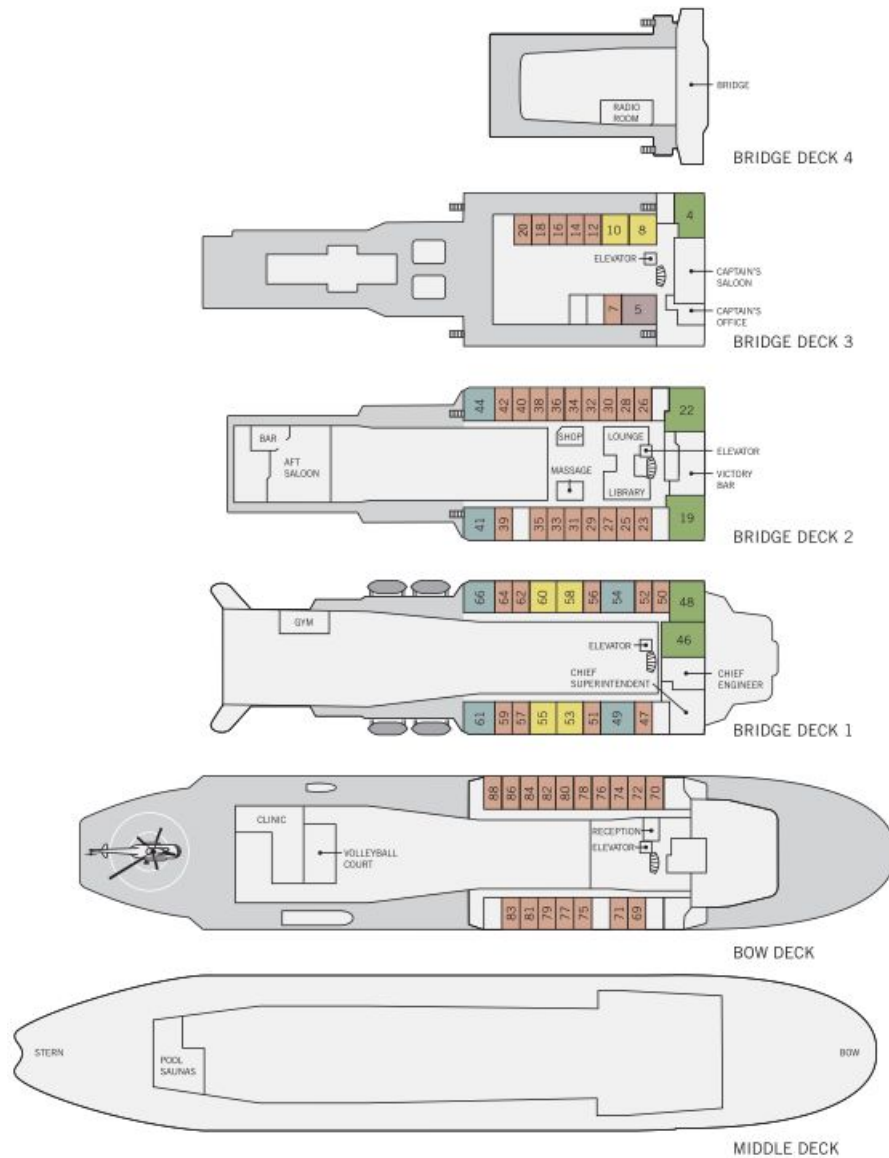

50 Years of Victory Deck Plan

CABIN DESCRIPTIONS

STANDARD TWIN	1 Lower berth, 1 sofa bed, private facilities with shower, window that opens, TV and DVD player
MINI SUITE	Sitting area with sofa bed, bed separated from sitting area, private facilities, with shower, window that opens, TV and DVD player.
SUITE	Bedroom and sitting area, sofa bed in sitting room, private facilities with bathtub or shower, refrigerator, window that opens, TV and DVD player, coffee maker, safe
VICTORY SUITE	Large bedroom and sitting room, sofa bed in sitting room, private facilities with bathtub, refrigerator, window that opens, TV and DVD player, coffee maker, safe
ARKITKA SUITE	Very spacious bedroom and sitting room, sofa bed in sitting room, private facilities with bathtub, refrigerator, window that opens, TV and DVD player, coffee maker, safe, daily selection of fresh fruit, drinks, and snacks, unique cabin amenities